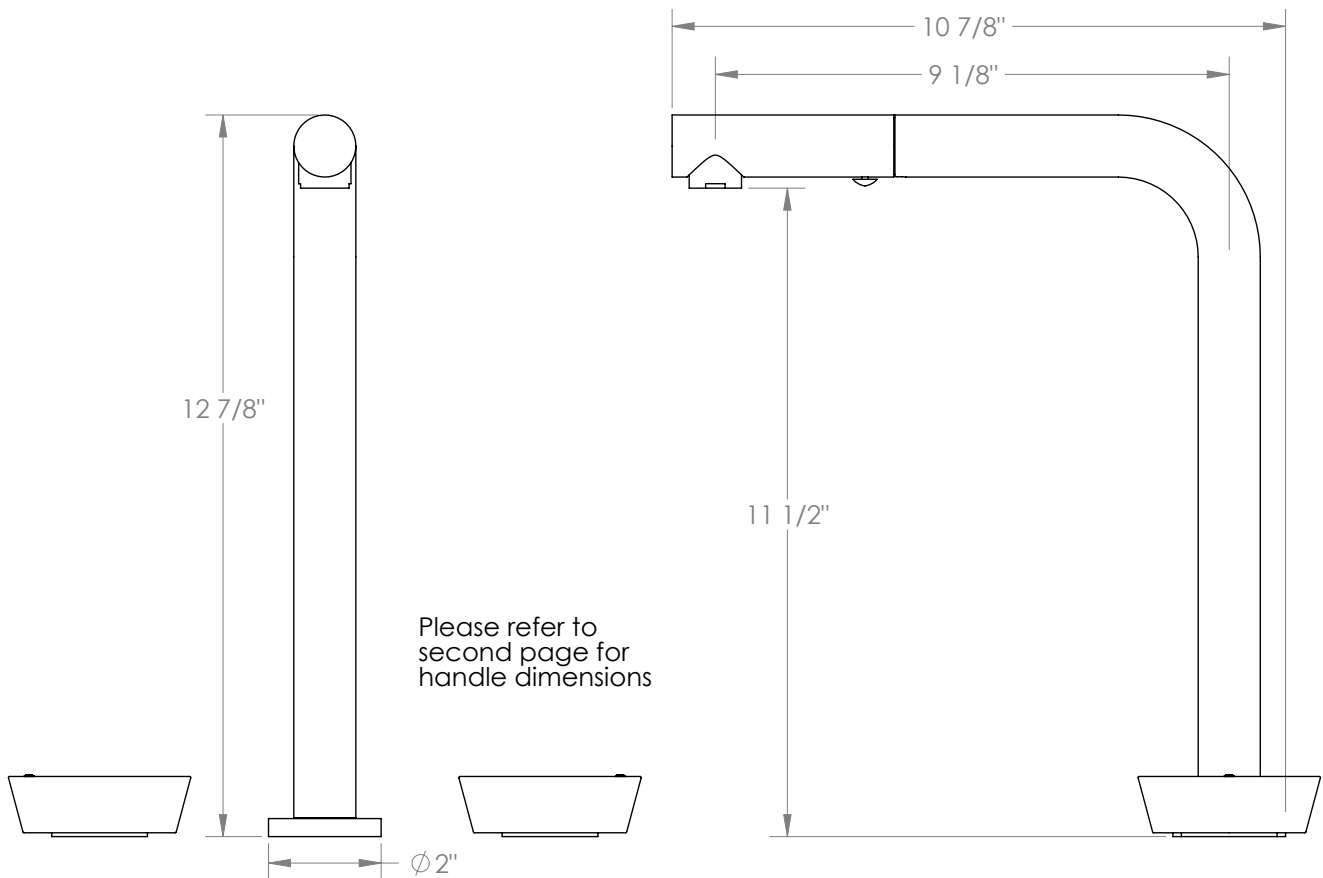

WATERMARK

BROOKLYN, NEW YORK

Zen 36-7P1-BL1 Deck Mounted, Two Handle Faucet with Pull Out Spray

Available in all finishes shown on the [Watermark Designs website](#)

- Pullout Hose Length: 14-16" (Final Length May Vary Depending on Spout Type)
- Fits Deck Up To 2-1/2" Thick
- Recommended Mounting Hole: 1-3/8"
- All Lead-Free Brass Construction
- Flow Rate: 1.75 GPM
- 1/4 Turn Ceramic Cartridge
- 2 Flow Patterns, Aerated and Spray, Controlled By One Button
- 360° Rotating Spout with Magnetic Docking for Spray
- Professional Installation Required

Meets the applicable requirements of ASME A112.18.1-2005/CSA B125.1-05, entitled "Plumbing Supply Fittings".

Watermark Designs reserves the right to make revisions without notice to produce specifications. All product dimensions are nominal.