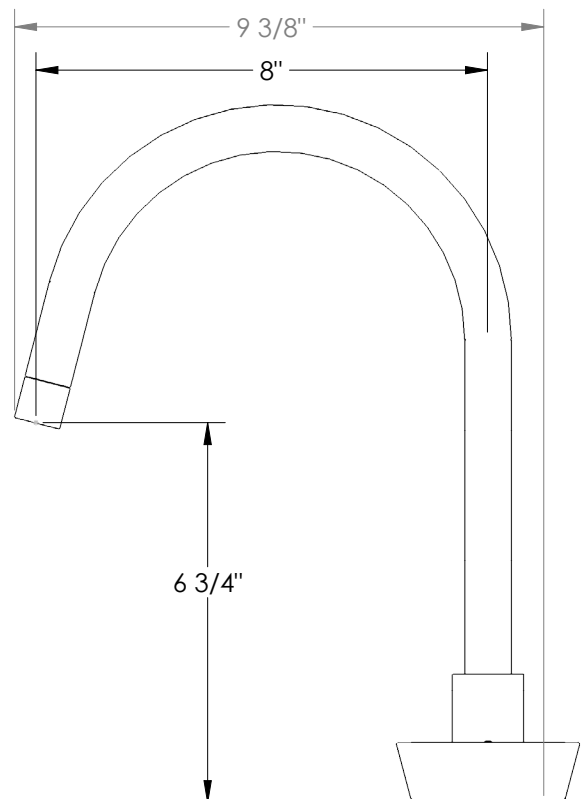

## Zen 36-7G-NM

Deck Mounted, Two Handle, Gooseneck Faucet

- Fits Deck Up To 3" Thick
- Recommended Mounting Hole: 1-3/8"
- All Lead-Free Brass Construction
- Flow Rate: 1.75 GPM
- 1/4 Turn Ceramic Cartridge
- 360° Rotating Spout
- Professional Installation Required

Available in all finishes shown on the [Watermark Designs website](#)

Please refer to  
second page for  
handle dimensions

Meets the applicable requirements of ASME A112.18.1-2005/CSA B125.1-05, entitled "Plumbing Supply Fittings".