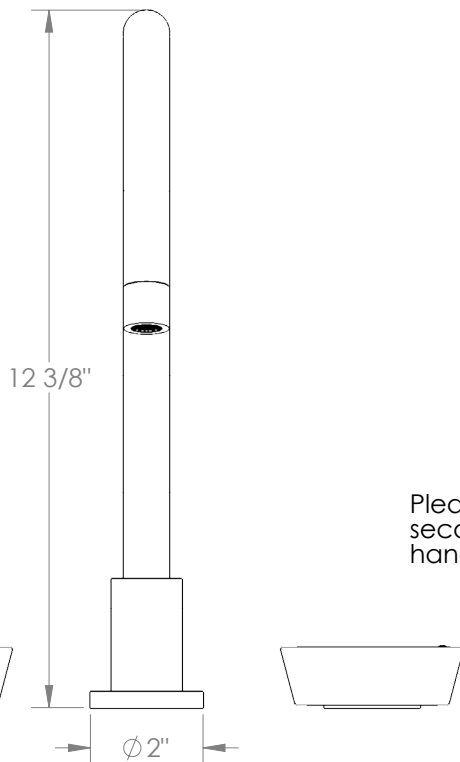

## Zen 36-7G-NM

Deck Mounted, Two Handle, Gooseneck Faucet

- Fits Deck Up To 3" Thick
- Recommended Mounting Hole: 1-3/8"
- All Lead-Free Brass Construction
- Flow Rate: 1.75 GPM
- 1/4 Turn Ceramic Cartridge
- 360° Rotating Spout
- Professional Installation Required

Available in all finishes shown on the [Watermark Designs website](#)

Please refer to  
second page for  
handle dimensions

Meets the applicable requirements of ASME A112.18.1-2005/CSA B125.1-05, entitled "Plumbing Supply Fittings".