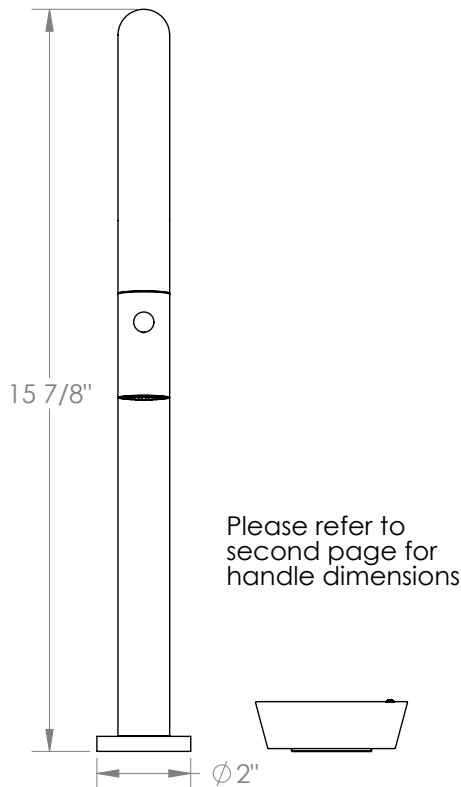

WATERMARK

BROOKLYN, NEW YORK

Available in all finishes shown on the [Watermark Designs website](#)

Zen

36-7.1.3PG2-WM

Deck Mounted, Single Handle, Gooseneck
Faucet with Pull Down Spray - High Spout

- Pullout Hose Length: 14-16" (Final Length May Vary Depending on Spout Type)
- Fits Deck Up To 2-1/2" Thick
- Recommended Mounting Hole: 1-3/8"
- All Lead-Free Brass Construction
- Flow Rate: 1.75 GPM
- Ceramic Mixing Cartridge
- 2 Flow Patterns, Aerated and Spray, Controlled By One Button
- 360° Rotating Spout with Magnetic Docking for Spray
- Professional Installation Required

Meets the applicable requirements of ASME A112.18.1-2005/CSA B125.1-05, entitled "Plumbing Supply Fittings".

Watermark Designs reserves the right to make revisions without notice to produce specifications. All product dimensions are nominal.