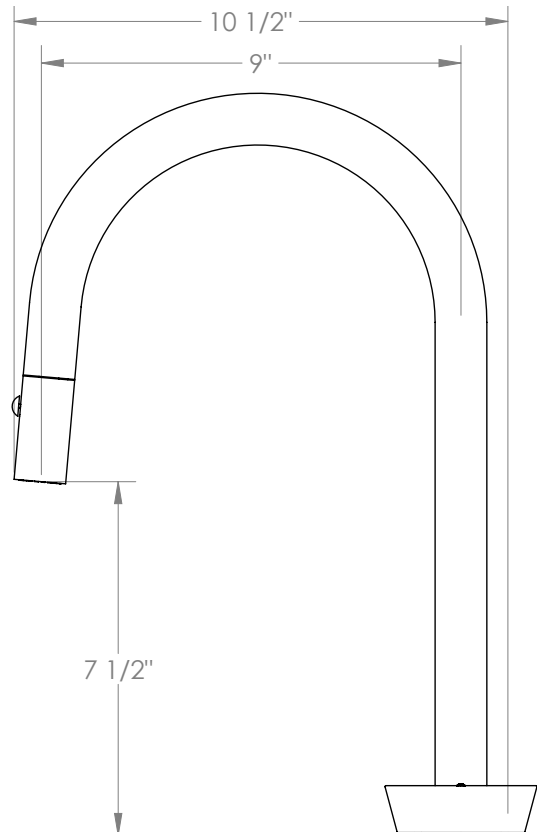

WATERMARK

BROOKLYN, NEW YORK

Available in all finishes shown on the [Watermark Designs website](#)

Zen

36-7.1.3PG2-WM

Deck Mounted, Single Handle, Gooseneck
Faucet with Pull Down Spray - High Spout

- Pullout Hose Length: 14-16" (Final Length May Vary Depending on Spout Type)
- Fits Deck Up To 2-1/2" Thick
- Recommended Mounting Hole: 1-3/8"
- All Lead-Free Brass Construction
- Flow Rate: 1.75 GPM
- Ceramic Mixing Cartridge
- 2 Flow Patterns, Aerated and Spray, Controlled By One Button
- 360° Rotating Spout with Magnetic Docking for Spray
- Professional Installation Required

Meets the applicable requirements of ASME A112.18.1-2005/CSA B125.1-05, entitled "Plumbing Supply Fittings".

Watermark Designs reserves the right to make revisions without notice to produce specifications. All product dimensions are nominal.