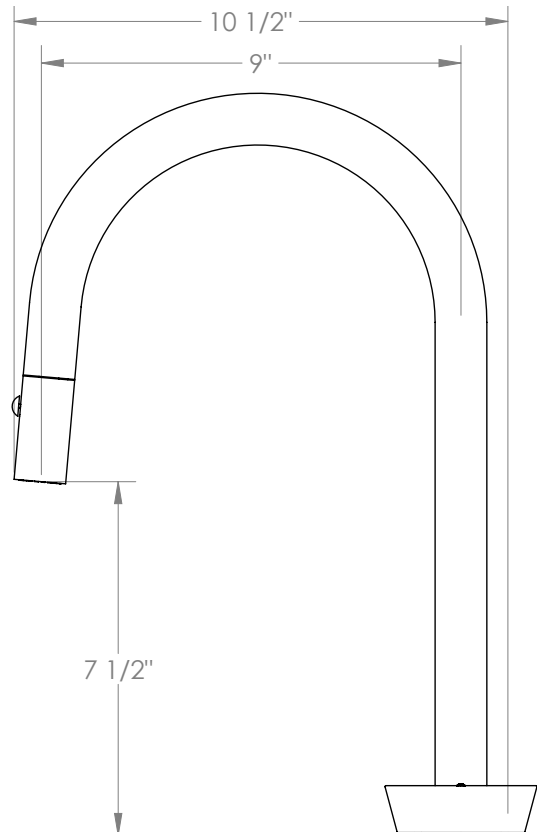

WATERMARK

BROOKLYN, NEW YORK

Available in all finishes shown on the [Watermark Designs website](#)

Zen

36-7.1.3PG2-IW

Deck Mounted, Single Handle, Gooseneck
Faucet with Pull Down Spray - High Spout

- Pullout Hose Length: 14-16" (Final Length May Vary Depending on Spout Type)
- Fits Deck Up To 2-1/2" Thick
- Recommended Mounting Hole: 1-3/8"
- All Lead-Free Brass Construction
- Flow Rate: 1.75 GPM
- Ceramic Mixing Cartridge
- 2 Flow Patterns, Aerated and Spray, Controlled By One Button
- 360° Rotating Spout with Magnetic Docking for Spray
- Professional Installation Required

Meets the applicable requirements of ASME A112.18.1-2005/CSA B125.1-05, entitled "Plumbing Supply Fittings".

Watermark Designs reserves the right to make revisions without notice to produce specifications. All product dimensions are nominal.