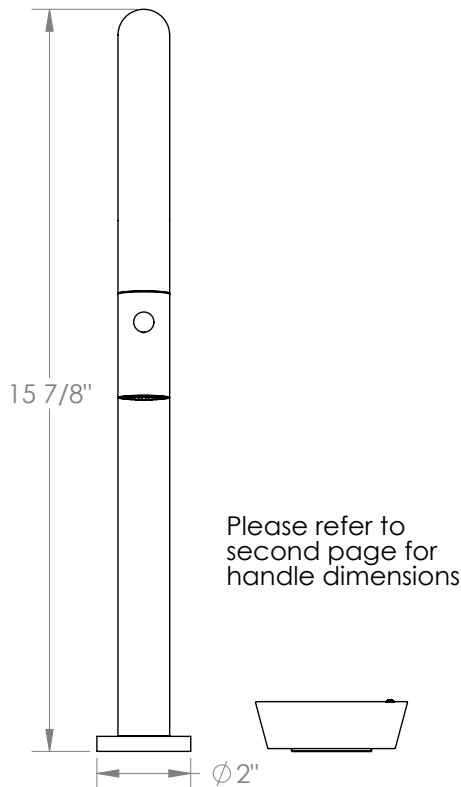

WATERMARK

BROOKLYN, NEW YORK

Available in all finishes shown on the [Watermark Designs website](#)

Zen

36-7.1.3PG2-IW

Deck Mounted, Single Handle, Gooseneck
Faucet with Pull Down Spray - High Spout

- Pullout Hose Length: 14-16" (Final Length May Vary Depending on Spout Type)
- Fits Deck Up To 2-1/2" Thick
- Recommended Mounting Hole: 1-3/8"
- All Lead-Free Brass Construction
- Flow Rate: 1.75 GPM
- Ceramic Mixing Cartridge
- 2 Flow Patterns, Aerated and Spray, Controlled By One Button
- 360° Rotating Spout with Magnetic Docking for Spray
- Professional Installation Required

Meets the applicable requirements of ASME A112.18.1-2005/CSA B125.1-05, entitled "Plumbing Supply Fittings".

Watermark Designs reserves the right to make revisions without notice to produce specifications. All product dimensions are nominal.