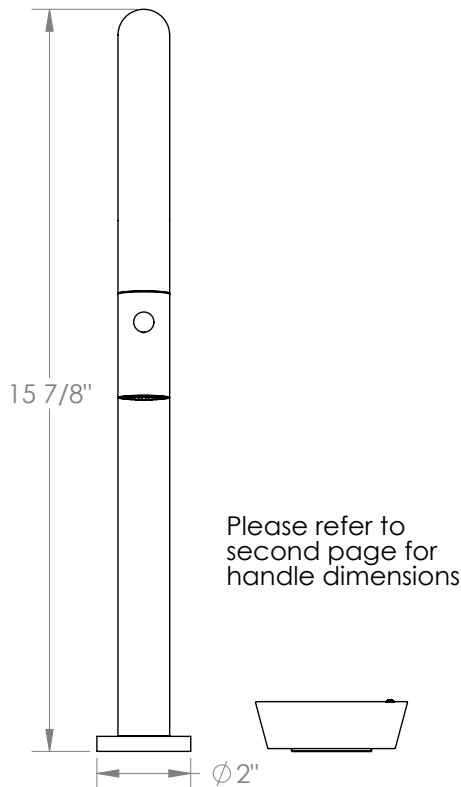

WATERMARK

BROOKLYN, NEW YORK

Available in all finishes shown on the [Watermark Designs website](https://www.watermark-designs.com)

Zen

36-7.1.3PG2-HD

Deck Mounted, Single Handle, Gooseneck
Faucet with Pull Down Spray - High Spout

- Pullout Hose Length: 14-16" (Final Length May Vary Depending on Spout Type)
- Fits Deck Up To 2-1/2" Thick
- Recommended Mounting Hole: 1-3/8"
- All Lead-Free Brass Construction
- Flow Rate: 1.75 GPM
- Ceramic Mixing Cartridge
- 2 Flow Patterns, Aerated and Spray, Controlled By One Button
- 360° Rotating Spout with Magnetic Docking for Spray
- Professional Installation Required

Meets the applicable requirements of ASME A112.18.1-2005/CSA B125.1-05, entitled "Plumbing Supply Fittings".

Watermark Designs reserves the right to make revisions without notice to produce specifications. All product dimensions are nominal.