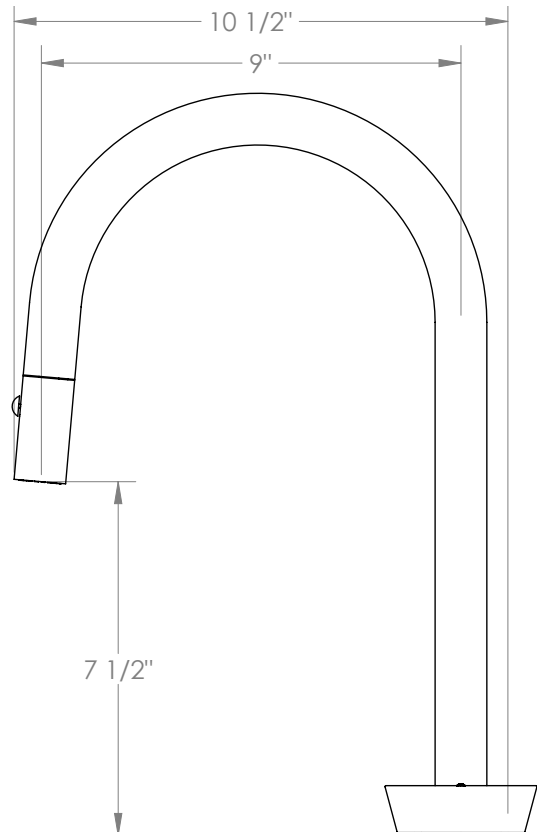

WATERMARK

BROOKLYN, NEW YORK

Available in all finishes shown on the [Watermark Designs website](https://www.watermark-designs.com)

Zen

36-7.1.3PG2-HD

Deck Mounted, Single Handle, Gooseneck
Faucet with Pull Down Spray - High Spout

- Pullout Hose Length: 14-16" (Final Length May Vary Depending on Spout Type)
- Fits Deck Up To 2-1/2" Thick
- Recommended Mounting Hole: 1-3/8"
- All Lead-Free Brass Construction
- Flow Rate: 1.75 GPM
- Ceramic Mixing Cartridge
- 2 Flow Patterns, Aerated and Spray, Controlled By One Button
- 360° Rotating Spout with Magnetic Docking for Spray
- Professional Installation Required

Meets the applicable requirements of ASME A112.18.1-2005/CSA B125.1-05, entitled "Plumbing Supply Fittings".

Watermark Designs reserves the right to make revisions without notice to produce specifications. All product dimensions are nominal.