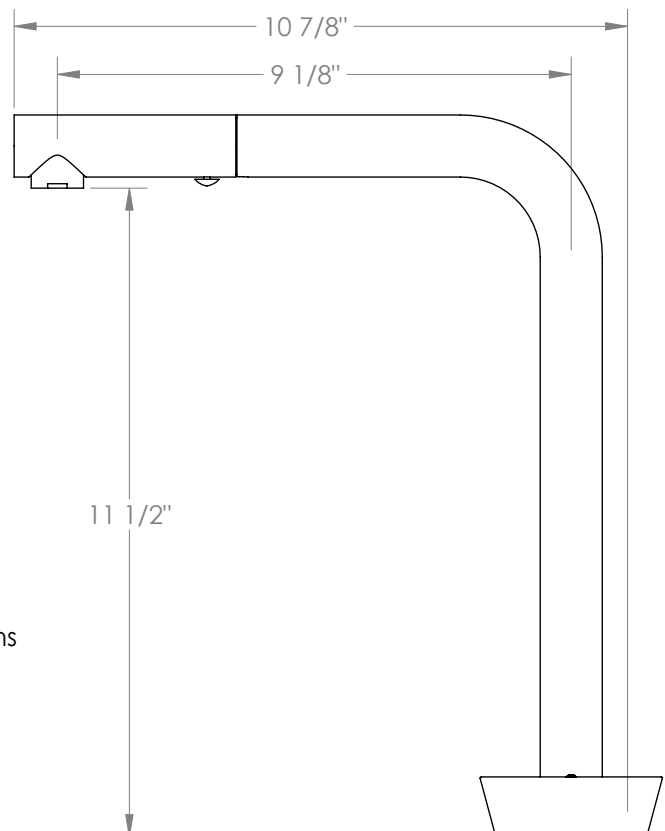

WATERMARK

BROOKLYN, NEW YORK

Zen

36-7.1.3P1-WM

Deck Mounted, Single Handle Faucet with Pull out Faucet - High Spout

- Pullout Hose Length: 14-16" (Final Length May Vary Depending on Spout Type)
- Fits Deck Up To 2-1/2" Thick
- Recommended Mounting Hole: 1-3/8"
- All Lead-Free Brass Construction
- Flow Rate: 1.75 GPM
- Ceramic Mixing Cartridge
- 2 Flow Patterns, Aerated and Spray, Controlled By One Button
- 360° Rotating Spout with Magnetic Docking for Spray
- Professional Installation Required

Available in all finishes shown on the [Watermark Designs website](#)

Please refer to second page for handle dimensions

Meets the applicable requirements of ASME A112.18.1-2005/CSA B125.1-05, entitled "Plumbing Supply Fittings".