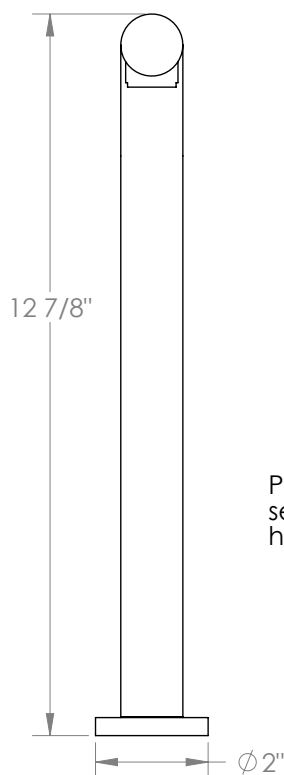

WATERMARK

BROOKLYN, NEW YORK

Zen

36-7.1.3P1-WM

Deck Mounted, Single Handle Faucet with Pull out Faucet - High Spout

- Pullout Hose Length: 14-16" (Final Length May Vary Depending on Spout Type)
- Fits Deck Up To 2-1/2" Thick
- Recommended Mounting Hole: 1-3/8"
- All Lead-Free Brass Construction
- Flow Rate: 1.75 GPM
- Ceramic Mixing Cartridge
- 2 Flow Patterns, Aerated and Spray, Controlled By One Button
- 360° Rotating Spout with Magnetic Docking for Spray
- Professional Installation Required

Available in all finishes shown on the [Watermark Designs website](#)

Please refer to second page for handle dimensions

Meets the applicable requirements of ASME A112.18.1-2005/CSA B125.1-05, entitled "Plumbing Supply Fittings".