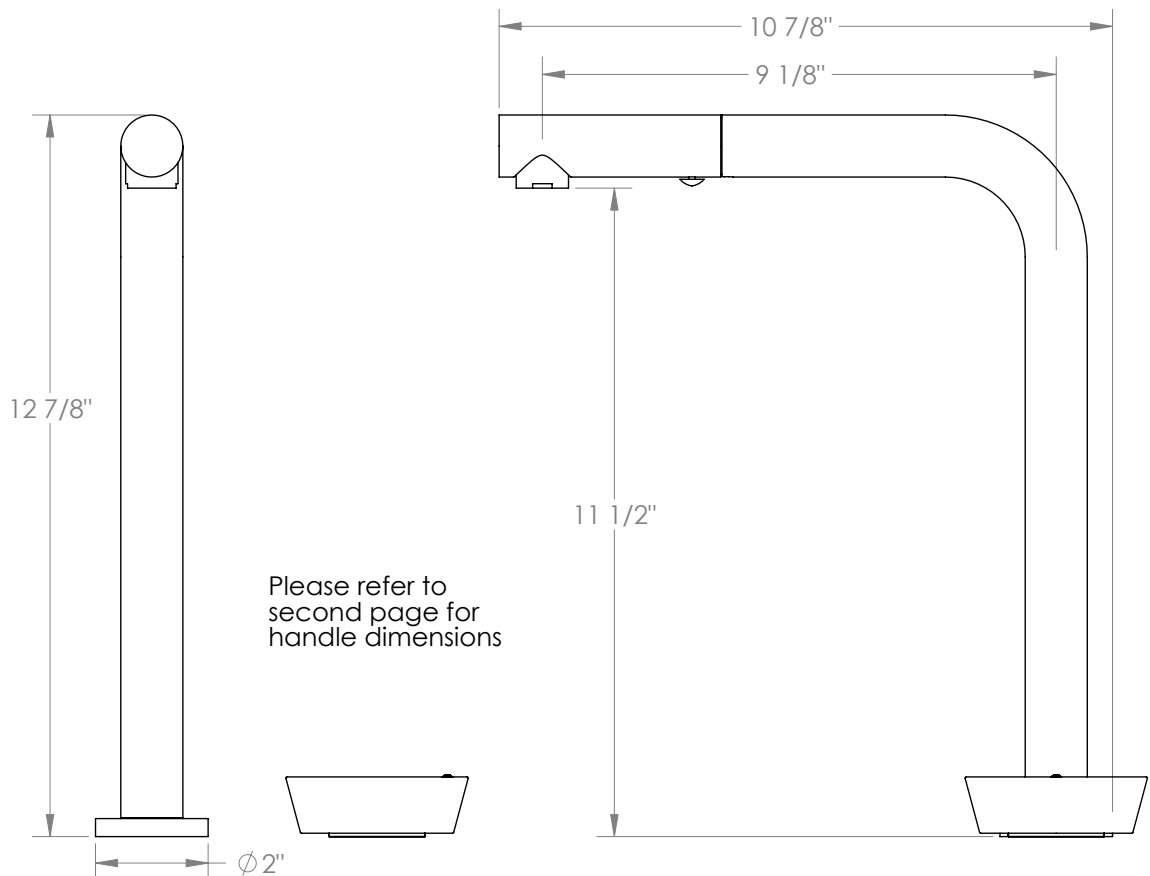

WATERMARK

BROOKLYN, NEW YORK

Zen

36-7.1.3P1-NM

Deck Mounted, Single Handle Faucet with Pull out Faucet - High Spout

- Pullout Hose Length: 14-16" (Final Length May Vary Depending on Spout Type)
- Fits Deck Up To 2-1/2" Thick
- Recommended Mounting Hole: 1-3/8"
- All Lead-Free Brass Construction
- Flow Rate: 1.75 GPM
- Ceramic Mixing Cartridge
- 2 Flow Patterns, Aerated and Spray, Controlled By One Button
- 360° Rotating Spout with Magnetic Docking for Spray
- Professional Installation Required

Available in all finishes shown on the [Watermark Designs website](#)

Meets the applicable requirements of ASME A112.18.1-2005/CSA B125.1-05, entitled "Plumbing Supply Fittings".

Watermark Designs reserves the right to make revisions without notice to produce specifications. All product dimensions are nominal.