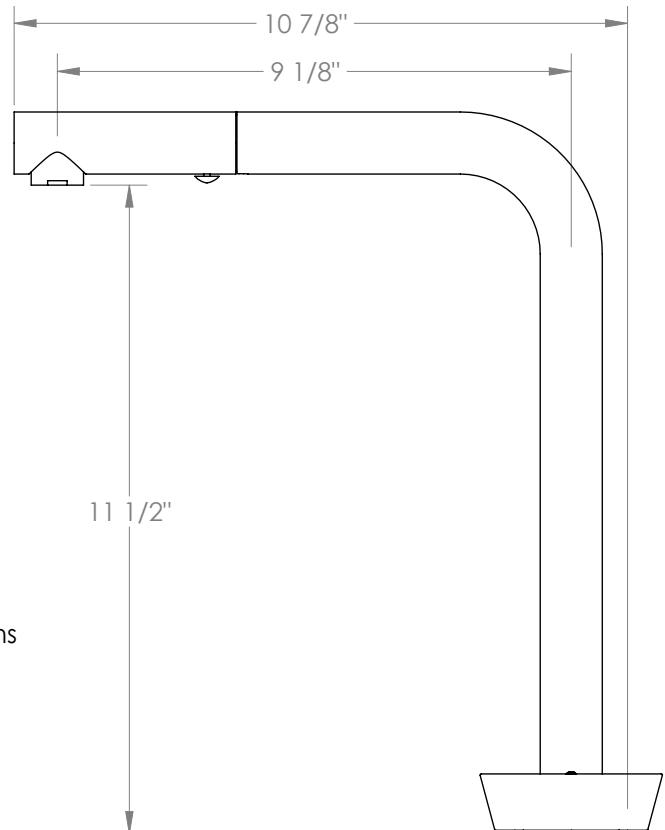

# WATERMARK

BROOKLYN, NEW YORK

Zen

36-7.1.3P1-MM

Deck Mounted, Single Handle Faucet with Pull out Faucet - High Spout

- Pullout Hose Length: 14-16" (Final Length May Vary Depending on Spout Type)
- Fits Deck Up To 2-1/2" Thick
- Recommended Mounting Hole: 1-3/8"
- All Lead-Free Brass Construction
- Flow Rate: 1.75 GPM
- Ceramic Mixing Cartridge
- 2 Flow Patterns, Aerated and Spray, Controlled By One Button
- 360° Rotating Spout with Magnetic Docking for Spray
- Professional Installation Required

Available in all finishes shown on the [Watermark Designs website](#)

Please refer to second page for handle dimensions

Meets the applicable requirements of ASME A112.18.1-2005/CSA B125.1-05, entitled "Plumbing Supply Fittings".