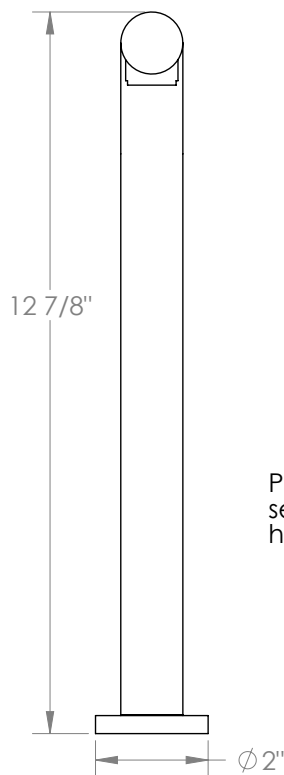

# WATERMARK

BROOKLYN, NEW YORK

Zen

36-7.1.3P1-MM

Deck Mounted, Single Handle Faucet with Pull out Faucet - High Spout

- Pullout Hose Length: 14-16" (Final Length May Vary Depending on Spout Type)
- Fits Deck Up To 2-1/2" Thick
- Recommended Mounting Hole: 1-3/8"
- All Lead-Free Brass Construction
- Flow Rate: 1.75 GPM
- Ceramic Mixing Cartridge
- 2 Flow Patterns, Aerated and Spray, Controlled By One Button
- 360° Rotating Spout with Magnetic Docking for Spray
- Professional Installation Required

Available in all finishes shown on the [Watermark Designs website](#)

Please refer to second page for handle dimensions

Meets the applicable requirements of ASME A112.18.1-2005/CSA B125.1-05, entitled "Plumbing Supply Fittings".