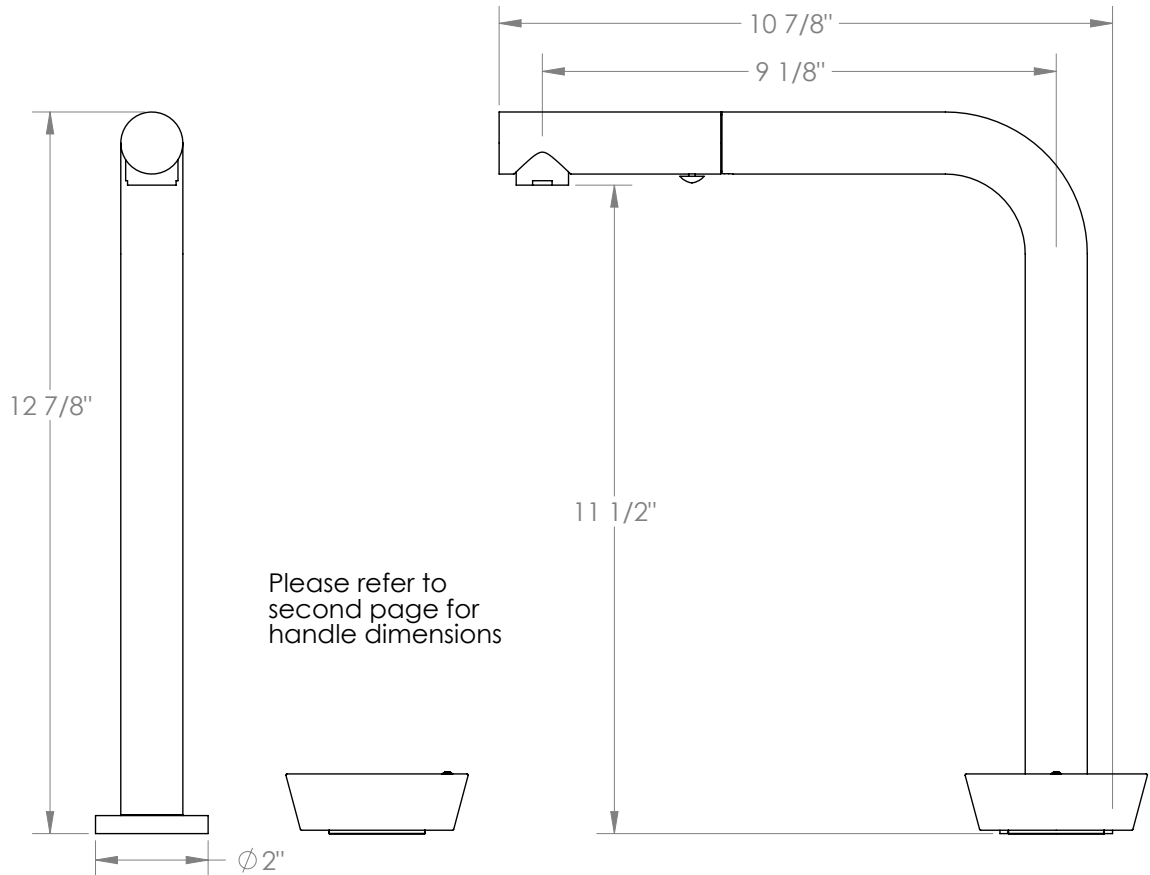

WATERMARK

BROOKLYN, NEW YORK

Zen

36-7.1.3P1-HL

Deck Mounted, Single Handle Faucet with Pull out Faucet - High Spout

- Pullout Hose Length: 14-16" (Final Length May Vary Depending on Spout Type)
- Fits Deck Up To 2-1/2" Thick
- Recommended Mounting Hole: 1-3/8"
- All Lead-Free Brass Construction
- Flow Rate: 1.75 GPM
- Ceramic Mixing Cartridge
- 2 Flow Patterns, Aerated and Spray, Controlled By One Button
- 360° Rotating Spout with Magnetic Docking for Spray
- Professional Installation Required

Available in all finishes shown on the [Watermark Designs website](#)

Meets the applicable requirements of ASME A112.18.1-2005/CSA B125.1-05, entitled "Plumbing Supply Fittings".

Watermark Designs reserves the right to make revisions without notice to produce specifications. All product dimensions are nominal.