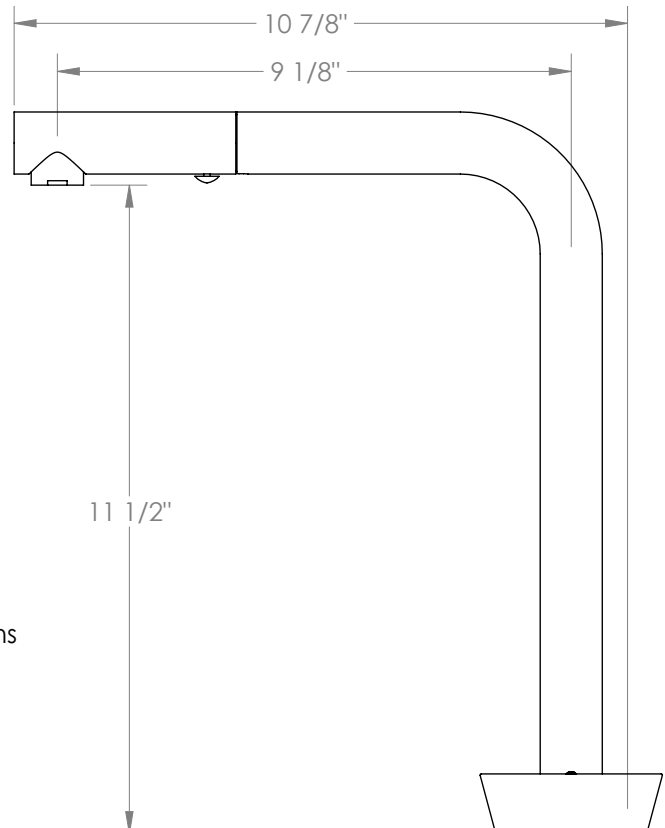

WATERMARK

BROOKLYN, NEW YORK

Zen

36-7.1.3P1-HD

Deck Mounted, Single Handle Faucet with Pull out Faucet - High Spout

- Pullout Hose Length: 14-16" (Final Length May Vary Depending on Spout Type)
- Fits Deck Up To 2-1/2" Thick
- Recommended Mounting Hole: 1-3/8"
- All Lead-Free Brass Construction
- Flow Rate: 1.75 GPM
- Ceramic Mixing Cartridge
- 2 Flow Patterns, Aerated and Spray, Controlled By One Button
- 360° Rotating Spout with Magnetic Docking for Spray
- Professional Installation Required

Available in all finishes shown on the [Watermark Designs website](#)

Please refer to second page for handle dimensions

Meets the applicable requirements of ASME A112.18.1-2005/CSA B125.1-05, entitled "Plumbing Supply Fittings".