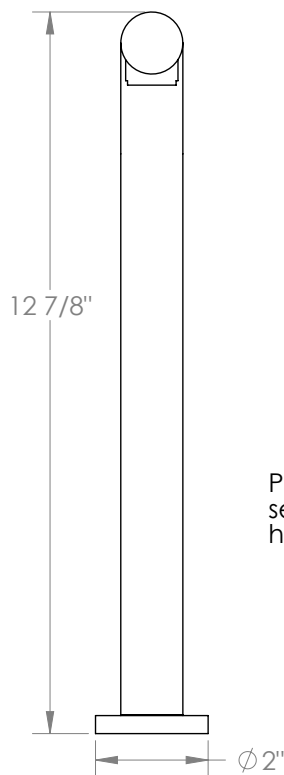

WATERMARK

BROOKLYN, NEW YORK

Zen

36-7.1.3P1-HD

Deck Mounted, Single Handle Faucet with Pull out Faucet - High Spout

- Pullout Hose Length: 14-16" (Final Length May Vary Depending on Spout Type)
- Fits Deck Up To 2-1/2" Thick
- Recommended Mounting Hole: 1-3/8"
- All Lead-Free Brass Construction
- Flow Rate: 1.75 GPM
- Ceramic Mixing Cartridge
- 2 Flow Patterns, Aerated and Spray, Controlled By One Button
- 360° Rotating Spout with Magnetic Docking for Spray
- Professional Installation Required

Available in all finishes shown on the [Watermark Designs website](#)

Please refer to second page for handle dimensions

Meets the applicable requirements of ASME A112.18.1-2005/CSA B125.1-05, entitled "Plumbing Supply Fittings".