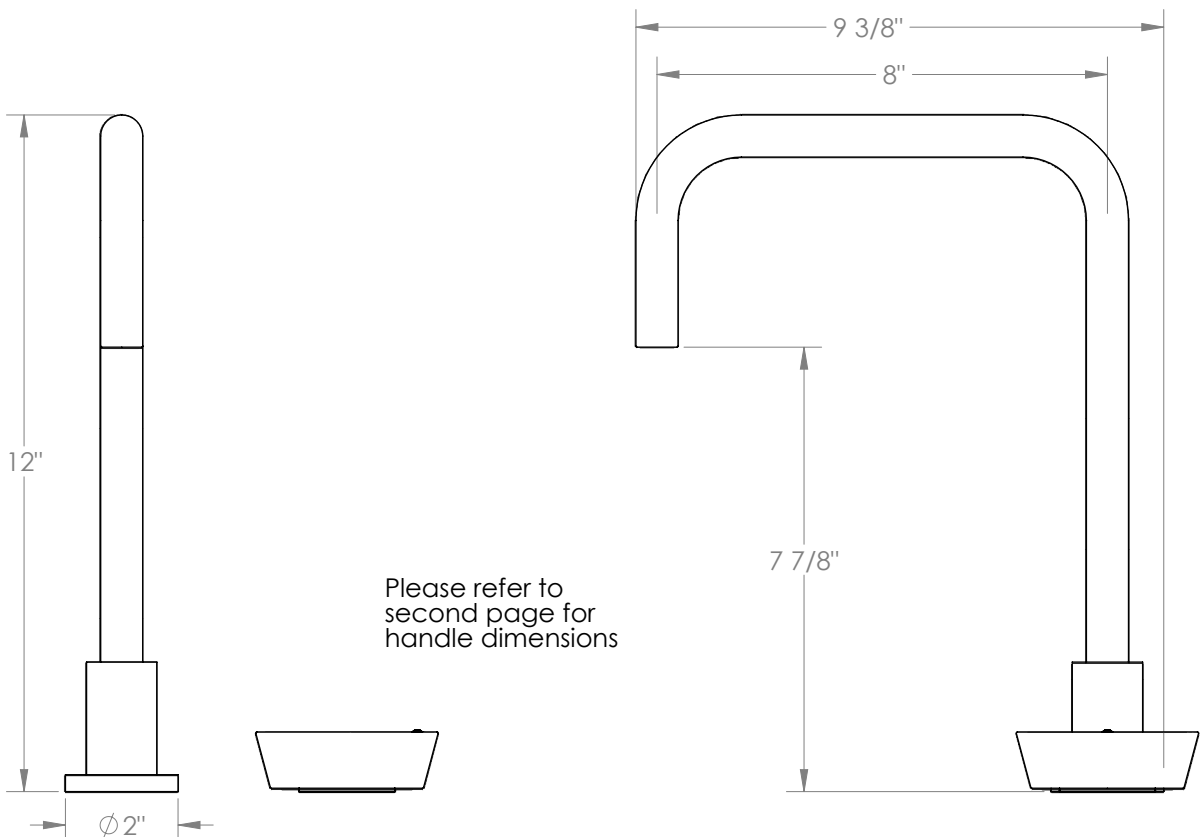

WATERMARK

BROOKLYN, NEW YORK

Zen
36-7.1.3-HL

Deck Mounted, Single Handle Faucet

- Fits Deck Up To 3" Thick
- Recommended Mounting Hole: 1-3/8"
- All Lead-Free Brass Construction
- Flow Rate: 1.75 GPM
- Ceramic Mixing Cartridge
- 360° Rotating Spout
- Professional Installation Required

Available in all finishes shown on the [Watermark Designs website](#)

Meets the applicable requirements of ASME A112.18.1-2005/CSA B125.1-05, entitled "Plumbing Supply Fittings".

Watermark Designs reserves the right to make revisions without notice to produce specifications. All product dimensions are nominal.