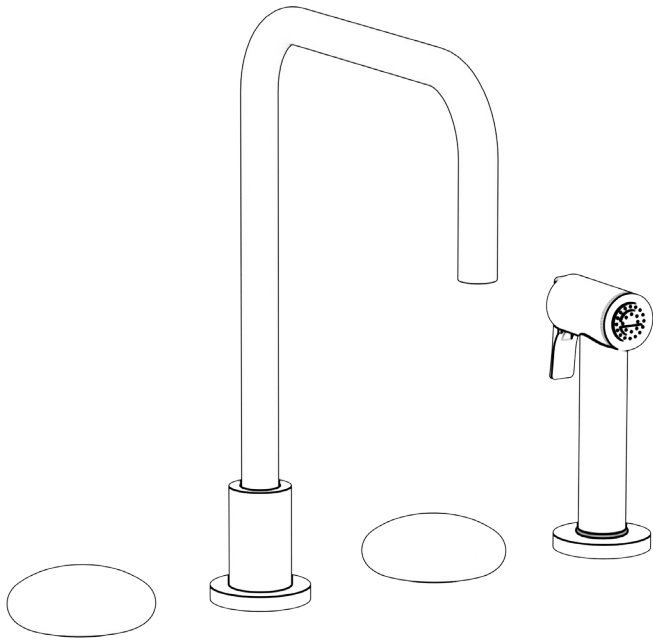

WATERMARK

BROOKLYN, NEW YORK

Zen 36-7.1-HL Deck Mounted, Two Handle Faucet with Side Spray

- Side Spray Hose Length: 50" (Final Length May Vary)
- Fits Deck Up To 1-3/4" Thick
- Recommended Mounting Hole: 1-3/8"
- All Lead-Free Brass Construction
- Flow Rate: 1.75 GPM
- 1/4 Turn Ceramic Cartridge
- 360° Rotating Spout
- Professional Installation Required

Available in all finishes shown on the [Watermark Designs website](#)

Meets the applicable requirements of ASME A112.18.1-2005/CSA B125.1-05, entitled "Plumbing Supply Fittings".

Watermark Designs reserves the right to make revisions without notice to produce specifications. All product dimensions are nominal.

Mountain Morning (MM)

Winter Morning (WM)

NOTE: Each rock handle is a natural stone handpicked from the pristine shores of the Great Lakes. Each one is unique and will not be identical to another, though we try to pair the most similar ones. The dimensions shown here are only to be used as a guide.