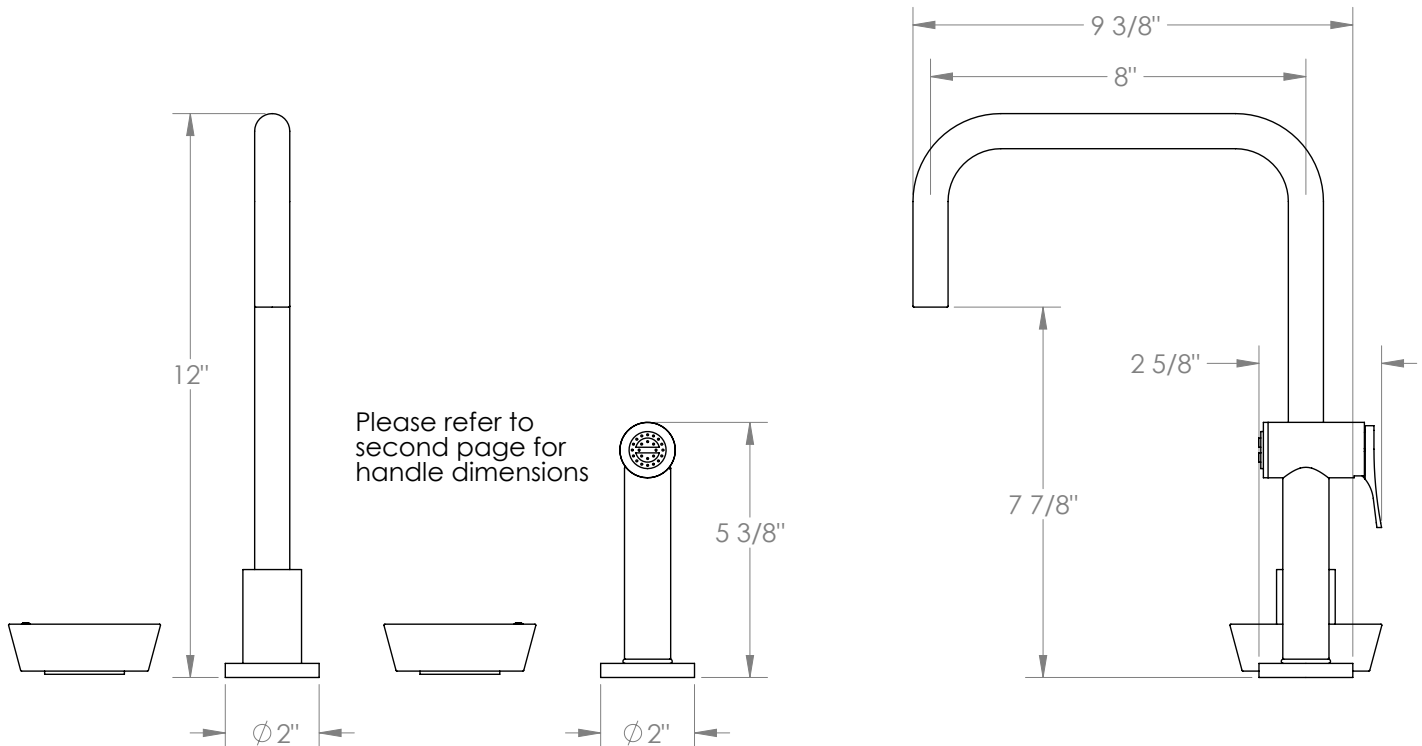

WATERMARK

BROOKLYN, NEW YORK

Zen 36-7.1-HL Deck Mounted, Two Handle Faucet with Side Spray

- Side Spray Hose Length: 50" (Final Length May Vary)
- Fits Deck Up To 1-3/4" Thick
- Recommended Mounting Hole: 1-3/8"
- All Lead-Free Brass Construction
- Flow Rate: 1.75 GPM
- 1/4 Turn Ceramic Cartridge
- 360° Rotating Spout
- Professional Installation Required

Available in all finishes shown on the [Watermark Designs website](#)

Meets the applicable requirements of ASME A112.18.1-2005/CSA B125.1-05, entitled "Plumbing Supply Fittings".

Watermark Designs reserves the right to make revisions without notice to produce specifications. All product dimensions are nominal.