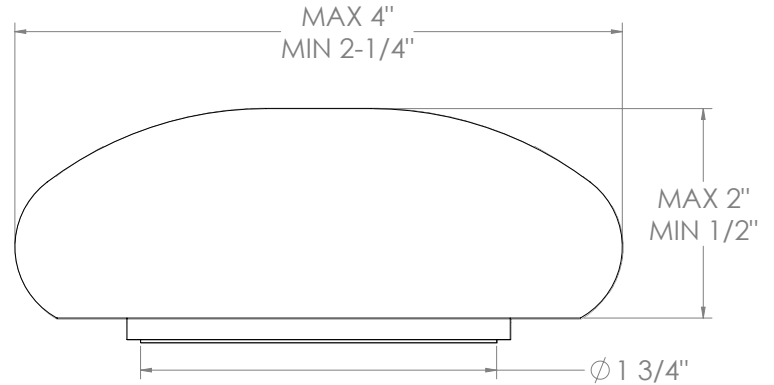

WATERMARK

BROOKLYN, NEW YORK

Zen 36-7.1-HL Deck Mounted, Two Handle Faucet with Side Spray

- Side Spray Hose Length: 50" (Final Length May Vary)
- Fits Deck Up To 1-3/4" Thick
- Recommended Mounting Hole: 1-3/8"
- All Lead-Free Brass Construction
- Flow Rate: 1.75 GPM
- 1/4 Turn Ceramic Cartridge
- 360° Rotating Spout
- Professional Installation Required

Available in all finishes shown on the [Watermark Designs website](#)

Meets the applicable requirements of ASME A112.18.1-2005/CSA B125.1-05, entitled "Plumbing Supply Fittings".

Watermark Designs reserves the right to make revisions without notice to produce specifications. All product dimensions are nominal.

09/2023

350 Dewitt Ave. Brooklyn, NY 11207 USA | T: 1 718 257 2800 | F: 1 718 257 2144 | customerservice@watermark-designs.com

WATERMARK

BROOKLYN, NEW YORK

Rock Handles:

Harvest Dark (HD)

Harvest Light (HL)

Mountain Morning (MM)

Winter Morning (WM)

NOTE: Each rock handle is a natural stone handpicked from the pristine shores of the Great Lakes. Each one is unique and will not be identical to another, though we try to pair the most similar ones. The dimensions shown here are only to be used as a guide.