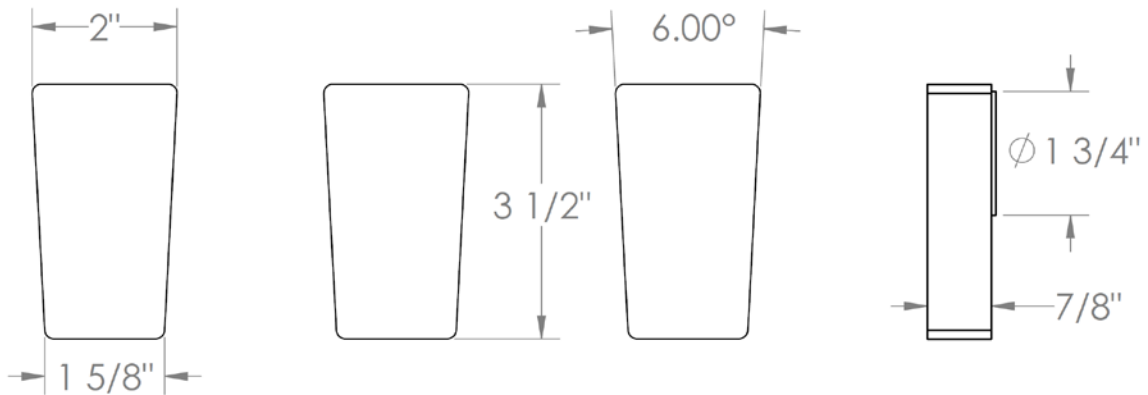

35-WTR3-ED1

Wall Mounted 3-Valve Shower Trim
For use with SS-503 concealed rough

WATERMARK DESIGNS 6/20/2018