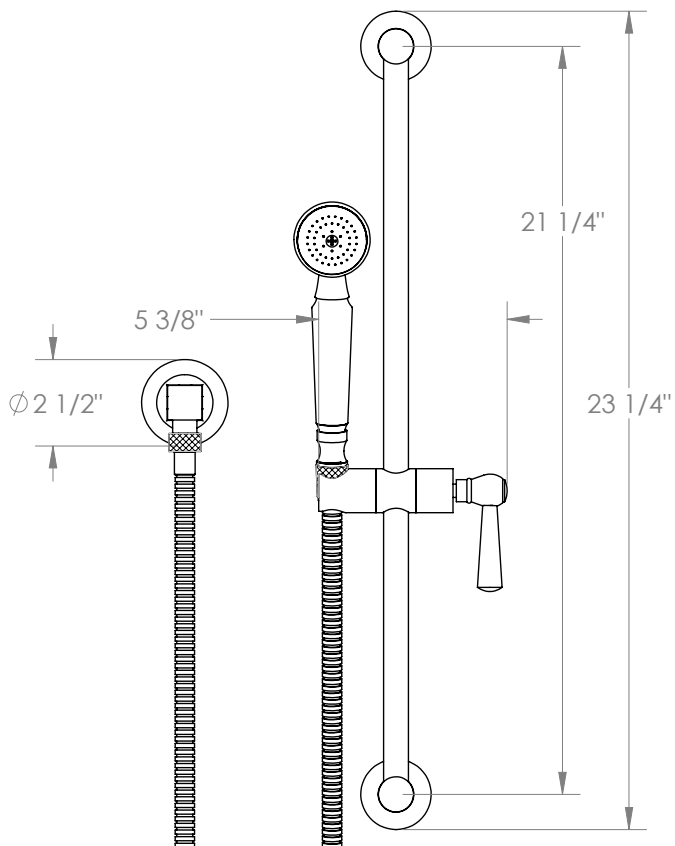

## Haley 34-HSPB1-S1A Positioning Bar Shower kit

- Includes 69" Hose
- Includes SH-S525B Hand Shower
- Hand Shower Flow Rate: 1.75 GPM
- All Solid Brass Construction
- Professional Installation Required

Available in all finishes shown on the [Watermark Designs website](https://www.watermark-designs.com)

Meets the applicable requirements of ASME A112.18.1/CSA B125.1, entitled "Plumbing Supply Fittings".

Watermark Designs reserves the right to make revisions without notice to product specifications. All product dimensions are nominal.

04/2024

350 Dewitt Ave. Brooklyn, NY 11207 USA | T: 1 718 257 2800 | F: 1 718 257 2144 | [customerservice@watermark-designs.com](mailto:customerservice@watermark-designs.com)