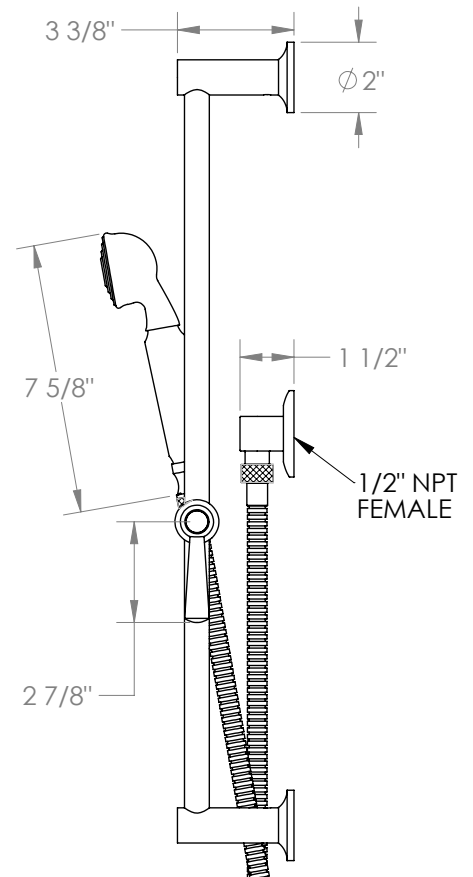

## Haley 34-HSPB1-S1A Positioning Bar Shower kit

- Includes 69" Hose
- Includes SH-S525B Hand Shower
- Hand Shower Flow Rate: 1.75 GPM
- All Solid Brass Construction
- Professional Installation Required

Available in all finishes shown on the [Watermark Designs website](https://www.watermark-designs.com)

Meets the applicable requirements of ASME A112.18.1/CSA B125.1, entitled "Plumbing Supply Fittings".