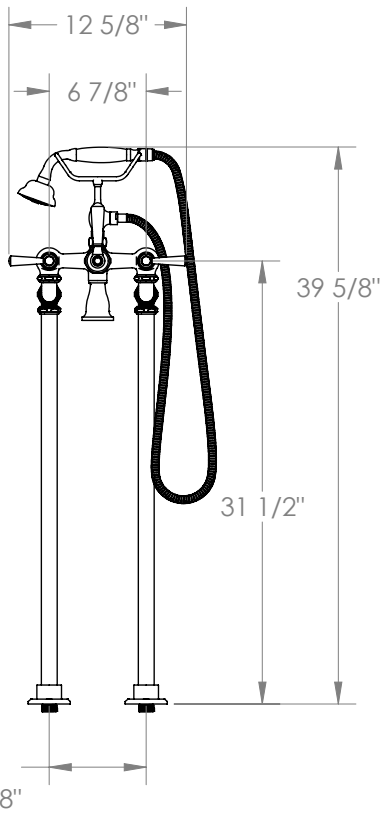

## Haley 34-8.3-S1A Floor Standing Gooseneck Bath Set with Slim Hand Shower

- 3/4"-14 NPT Male Floor Connection
- 1/4 Turn Ceramic Cartridge
- All Solid Brass Construction
- Professional Installation Required

Available in all finishes shown on the [Watermark Designs website](https://www.watermark-designs.com)

Meets the applicable requirements of ASME A112.18.1/CSA B125.1, entitled "Plumbing Supply Fittings".