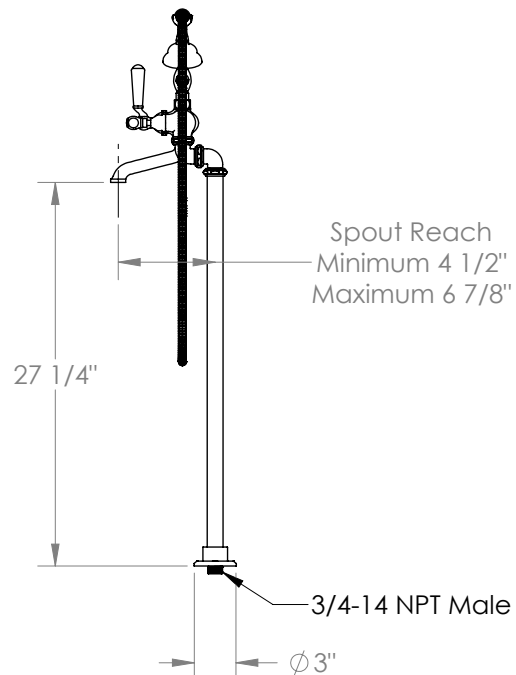

Haley 34-8.3-S1A Floor Standing Gooseneck Bath Set with Slim Hand Shower

- 3/4"-14 NPT Male Floor Connection
- 1/4 Turn Ceramic Cartridge
- All Solid Brass Construction
- Professional Installation Required

Available in all finishes shown on the [Watermark Designs website](https://www.watermark-designs.com)