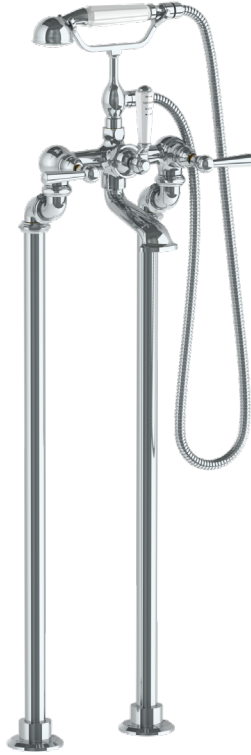

WATERMARK

BROOKLYN, NEW YORK

Stratford 321-8.3-S1A

Floor Standing Gooseneck Bath Set with Slim
Hand Shower

- 3/4"-14 NPT Male Floor Connection
- 1/4 Turn Ceramic Cartridge
- All Solid Brass Construction
- Professional Installation Required

Available in all finishes shown on the [Watermark Designs website](https://www.watermark-designs.com)

Meets the applicable requirements of ASME A112.18.1/CSA B125.1, entitled "Plumbing Supply Fittings".