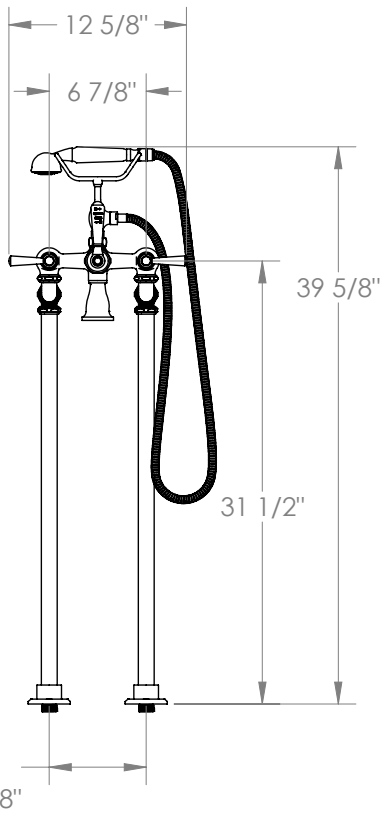

WATERMARK

BROOKLYN, NEW YORK

Stratford 321-8.3-S1A

Floor Standing Gooseneck Bath Set with Slim
Hand Shower

- 3/4"-14 NPT Male Floor Connection
- 1/4 Turn Ceramic Cartridge
- All Solid Brass Construction
- Professional Installation Required

Available in all finishes shown on the [Watermark Designs website](https://www.watermark-designs.com)

Meets the applicable requirements of ASME A112.18.1/CSA B125.1, entitled "Plumbing Supply Fittings".

Watermark Designs reserves the right to make revisions without notice to product specifications. All product dimensions are nominal.

04/2024

350 Dewitt Ave. Brooklyn, NY 11207 USA | T: 1 718 257 2800 | F: 1 718 257 2144 | customerservice@watermark-designs.com