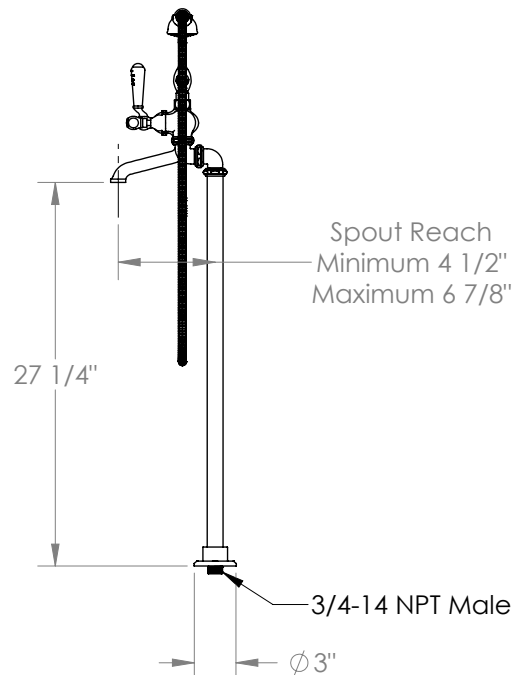

WATERMARK

BROOKLYN, NEW YORK

Stratford 321-8.3-S1A

Floor Standing Gooseneck Bath Set with Slim
Hand Shower

- 3/4"-14 NPT Male Floor Connection
- 1/4 Turn Ceramic Cartridge
- All Solid Brass Construction
- Professional Installation Required

Available in all finishes shown on the [Watermark Designs website](https://www.watermark-designs.com)

Meets the applicable requirements of ASME A112.18.1/CSA B125.1, entitled "Plumbing Supply Fittings".