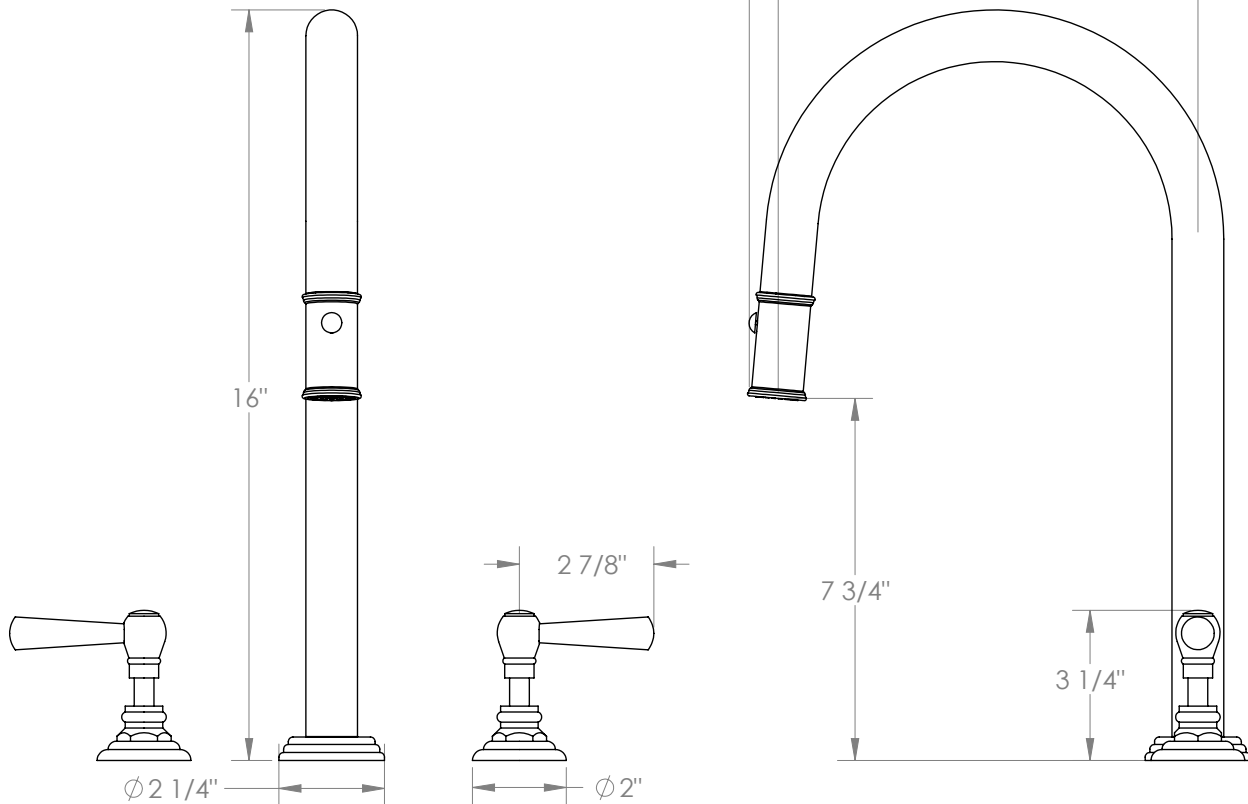

## Stratford 321-7PG2-S1A

Deck Mounted 3 Hole Gooseneck Kitchen Faucet  
with Pull Down Spray

- Pullout Hose Length: 14-16" (Final Length May Vary Depending on Spout Type)
- Flow Rate: 1.75 GPM
- 1/2" Male Connection on Valves
- Recommended Mounting Hole: 1-3/8"
- Fits Deck Up To 2-1/2" Thick
- 1/4 Turn Ceramic Cartridge
- All Lead-Free Brass Construction
- 360° Rotating Spout
- Professional Installation Required

Available in all finishes shown on the [Watermark Designs website](https://www.watermark-designs.com)

Meets the applicable requirements of ASME A112.18.1/CSA B125.1, entitled "Plumbing Supply Fittings".