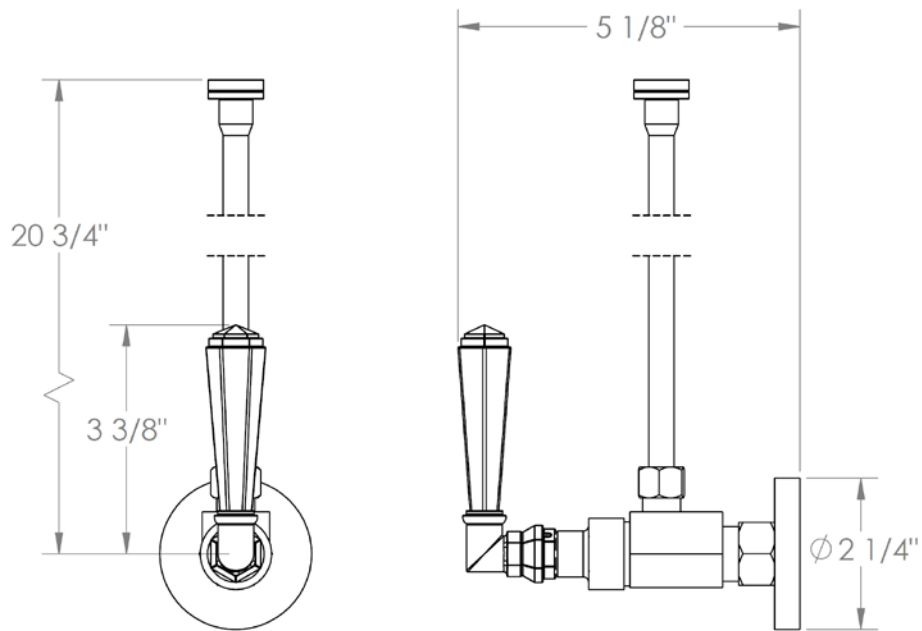

312-MAS5-Y

Toilet Angle Stop Kit

1/2" Compression x 3/8" OD Compression

WATERMARK DESIGNS 7/12/2018