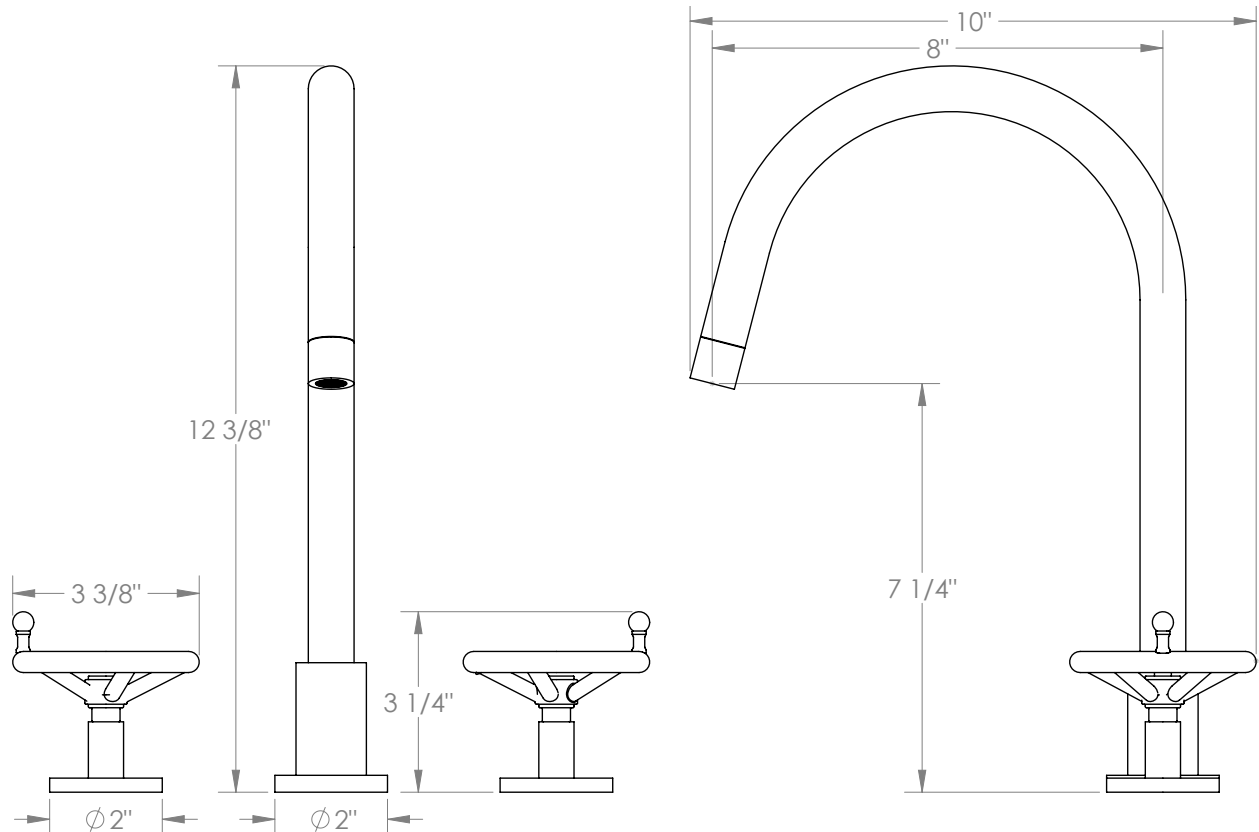

WATERMARK

BROOKLYN, NEW YORK

Brooklyn 31-7G-BKA1

Deck Mounted, Two Handle, Gooseneck Faucet

- Fits Deck Up To 3" Thick
- Recommended Mounting Hole: 1-3/8"
- All Lead-Free Brass Construction
- Flow Rate: 1.75 GPM
- 1/4 Turn Ceramic Cartridge
- 360° Rotating Spout
- Professional Installation Required

Available in all finishes shown on the [Watermark Designs website](#)

Meets the applicable requirements of ASME A112.18.1-2005/CSA B125.1-05, entitled "Plumbing Supply Fittings".

Watermark Designs reserves the right to make revisions without notice to produce specifications. All product dimensions are nominal.