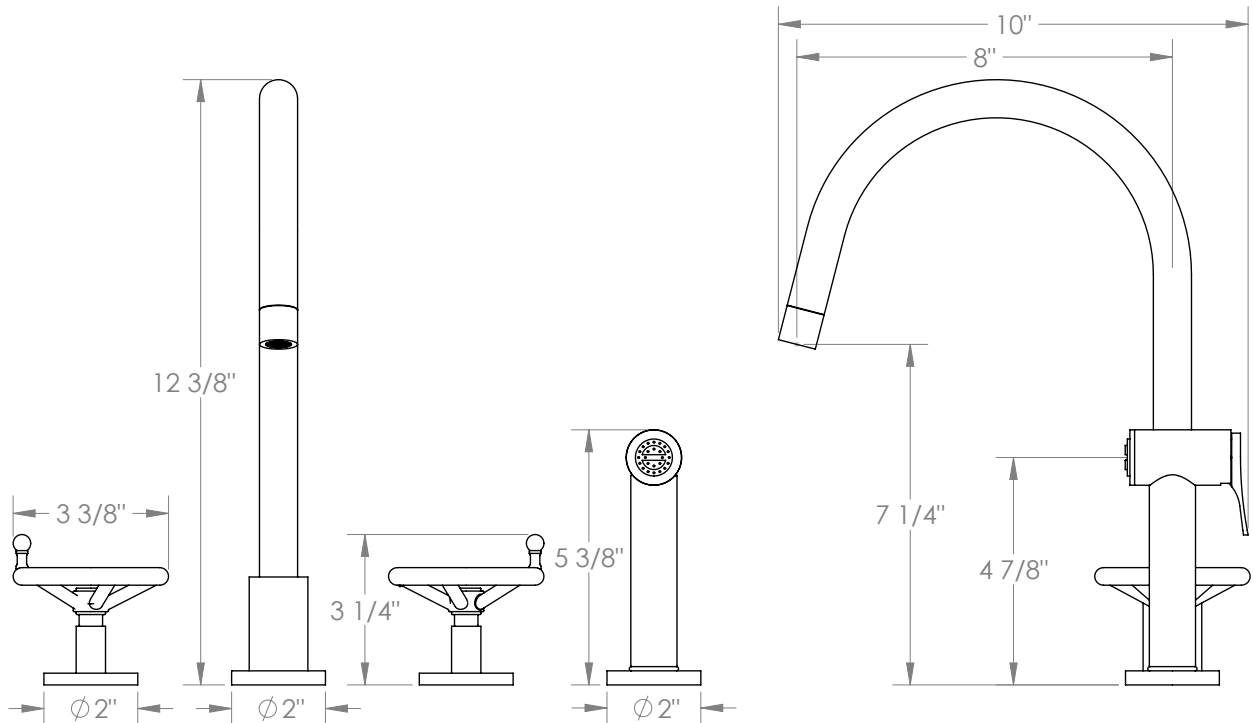

WATERMARK

BROOKLYN, NEW YORK

Brooklyn 31-7.1G-BKA1

Deck Mounted, Two Handle, Gooseneck Faucet
with Side Spray

- Side Spray Hose Length: 50" (Final Length May Vary)
- Fits Deck Up To 1-3/4" Thick
- Recommended Mounting Hole: 1-3/8"
- All Lead-Free Brass Construction
- Flow Rate: 1.75 GPM
- 1/4 Turn Ceramic Cartridge
- 360° Rotating Spout
- Professional Installation Required

Available in all finishes shown on the [Watermark Designs website](#)

Meets the applicable requirements of ASME A112.18.1-2005/CSA B125.1-05, entitled "Plumbing Supply Fittings".

Watermark Designs reserves the right to make revisions without notice to produce specifications. All product dimensions are nominal.