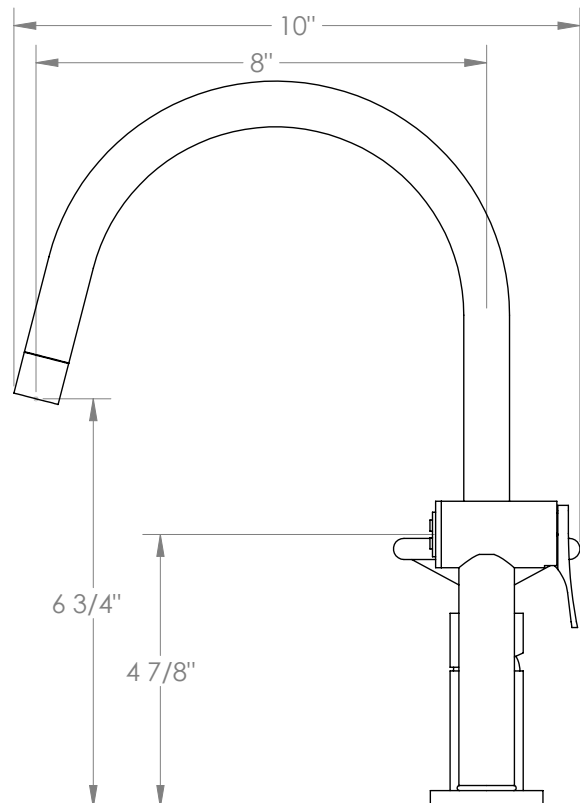

## Brooklyn

31-7.1.3GA-BKV

Deck Mounted, Single Handle, Gooseneck  
Faucet with Side Spray

- Side Spray Hose Length: 50" (Final Length May Vary)
- Fits Deck Up To 1-3/4" Thick
- Recommended Mounting Hole: 1-3/8"
- All Lead-Free Brass Construction
- Flow Rate: 1.75 GPM
- Ceramic Mixing Cartridge
- 360° Rotating Spout
- Professional Installation Required

Meets the applicable requirements of ASME A112.18.1-2005/CSA B125.1-05, entitled "Plumbing Supply Fittings".

Watermark Designs reserves the right to make revisions without notice to produce specifications. All product dimensions are nominal.