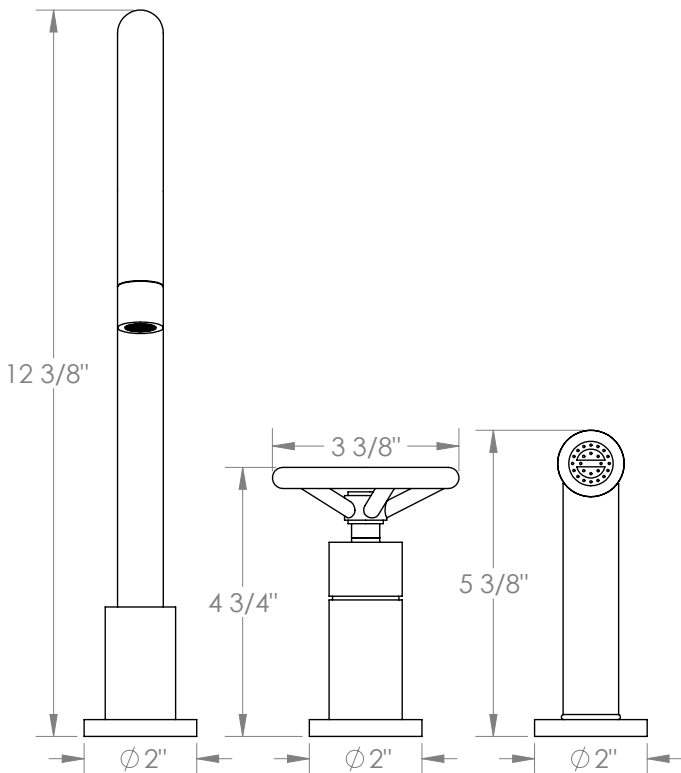

## Brooklyn

31-7.1.3GA-BKV

Deck Mounted, Single Handle, Gooseneck  
Faucet with Side Spray

- Side Spray Hose Length: 50" (Final Length May Vary)
- Fits Deck Up To 1-3/4" Thick
- Recommended Mounting Hole: 1-3/8"
- All Lead-Free Brass Construction
- Flow Rate: 1.75 GPM
- Ceramic Mixing Cartridge
- 360° Rotating Spout
- Professional Installation Required

Meets the applicable requirements of ASME A112.18.1-2005/CSA B125.1-05, entitled "Plumbing Supply Fittings".

Watermark Designs reserves the right to make revisions without notice to produce specifications. All product dimensions are nominal.