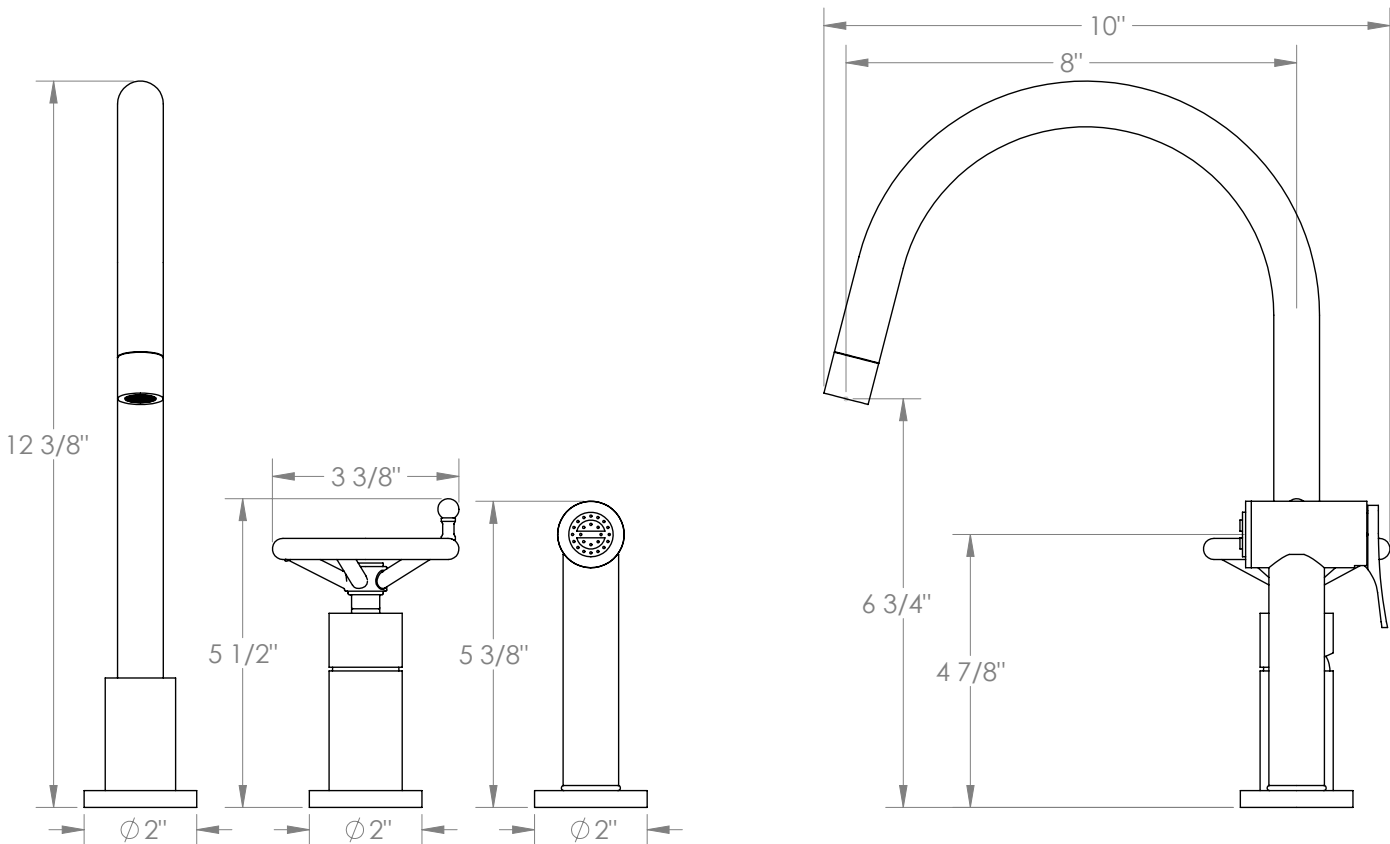

## Brooklyn

31-7.1.3GA-BKA1V

Deck Mounted, Single Handle, Gooseneck  
Faucet with Side Spray

- Side Spray Hose Length: 50" (Final Length May Vary)
- Fits Deck Up To 1-3/4" Thick
- Recommended Mounting Hole: 1-3/8"
- All Lead-Free Brass Construction
- Flow Rate: 1.75 GPM
- Ceramic Mixing Cartridge
- 360° Rotating Spout
- Professional Installation Required

Available in all finishes shown on the [Watermark Designs website](#)

C

Meets the applicable requirements of ASME A112.18.1-2005/CSA B125.1-05, entitled "Plumbing Supply Fittings".

Watermark Designs reserves the right to make revisions without notice to produce specifications. All product dimensions are nominal.