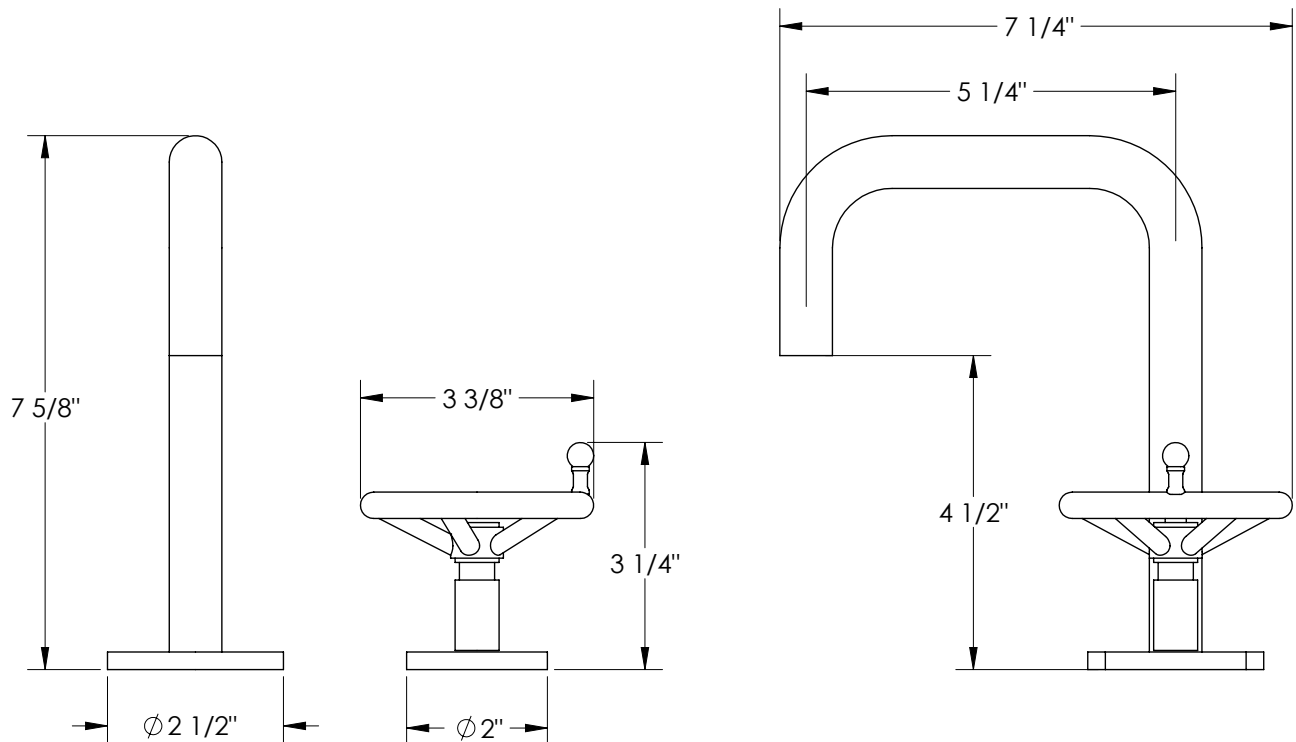

# WATERMARK

BROOKLYN, NEW YORK

Brooklyn

31-1.3X-BKA1

Deck Mounted 2 Hole Lavatory Set with Extended Spout

- Includes MPU5 Soft-Touch Drain
- Fits Deck Up To 2-3/8" Thick
- Recommended Mounting Hole: 1-3/8"
- Lead-Free Brass Construction
- Flow Rate: 1.2 GPM
- Fluehs Ceramic Valves
- Professional Installation Required

Available in all finishes shown on the [Watermark Designs website](#)

Meets the applicable requirements of ASME A112.18.1/CSA B125.1, entitled "Plumbing Supply Fittings".

Watermark Designs reserves the right to make revisions without notice to product specifications. All product dimensions are nominal.