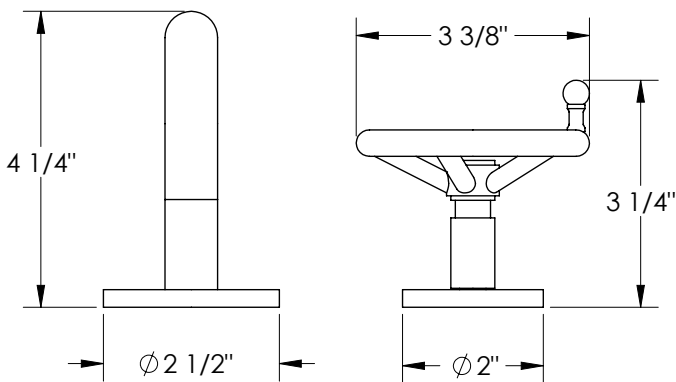

WATERMARK

BROOKLYN, NEW YORK

Brooklyn

31-1.3-BKA1

Deck Mounted 2 Hole Lavatory Set

- Includes MPU5 Soft-Touch Drain
- Fits Deck Up To 2-3/8" Thick
- Recommended Mounting Hole: 1-3/8"
- Lead-Free Brass Construction
- Flow Rate: 1.2 GPM
- Fluehs Ceramic Valves
- Professional Installation Required

Available in all finishes shown on the [Watermark Designs website](#)

Meets the applicable requirements of ASME A112.18.1/CSA B125.1, entitled "Plumbing Supply Fittings".

Watermark Designs reserves the right to make revisions without notice to product specifications. All product dimensions are nominal.