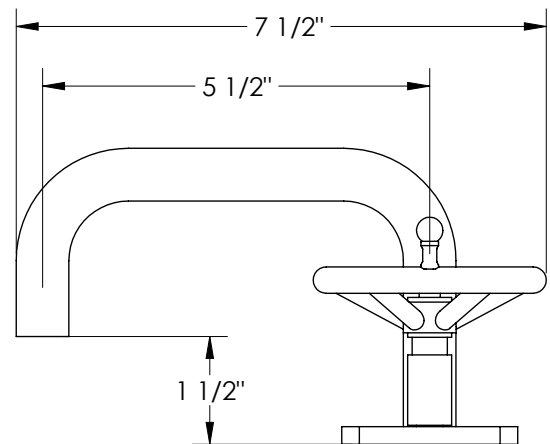

WATERMARK

BROOKLYN, NEW YORK

Brooklyn

31-1.3-BKA1

Deck Mounted 2 Hole Lavatory Set

- Includes MPU5 Soft-Touch Drain
- Fits Deck Up To 2-3/8" Thick
- Recommended Mounting Hole: 1-3/8"
- Lead-Free Brass Construction
- Flow Rate: 1.2 GPM
- Fluehs Ceramic Valves
- Professional Installation Required

Available in all finishes shown on the [Watermark Designs website](#)

Meets the applicable requirements of ASME A112.18.1/CSA B125.1, entitled "Plumbing Supply Fittings".

Watermark Designs reserves the right to make revisions without notice to product specifications. All product dimensions are nominal.