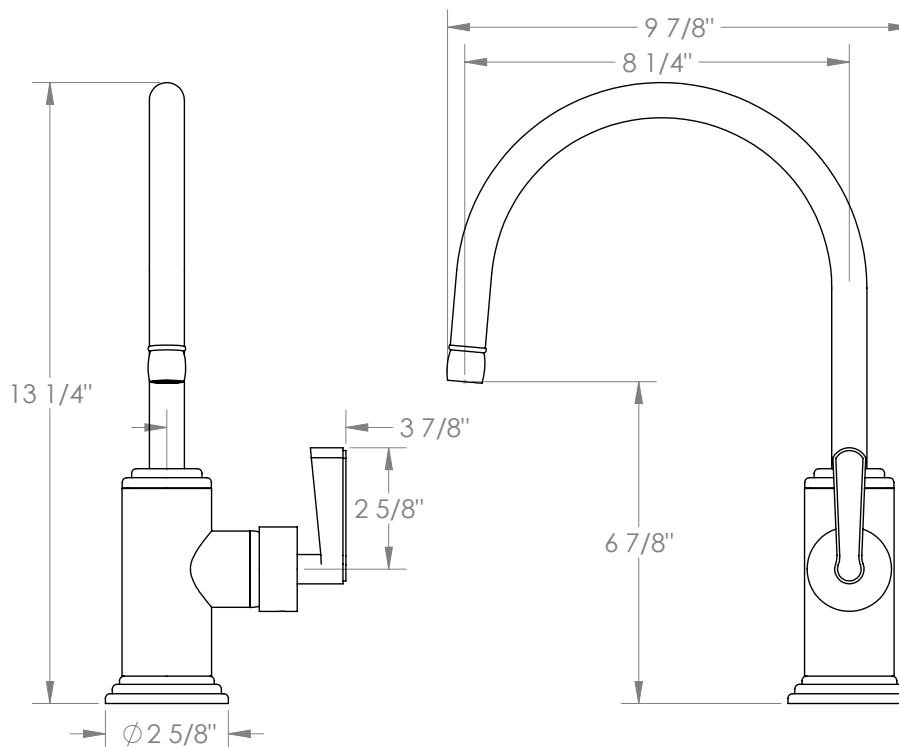

WATERMARK

BROOKLYN, NEW YORK

Transitional

29-7.3-TR24

Deck Mounted, Monoblock Kitchen Faucet

- Fits Deck Up To 1-1/2" Thick
- Recommended Mounting Hole: 1-3/8"
- All Lead-Free Brass Construction
- Flow Rate: 1.75 GPM
- Ceramic Mixing Cartridge
- 360° Rotating Spout
- Professional Installation Required

Available in all finishes shown on the [Watermark Designs website](https://www.watermark-designs.com)

Meets the applicable requirements of ASME A112.18.1-2005/CSA B125.1-05, entitled "Plumbing Supply Fittings".

Watermark Designs reserves the right to make revisions without notice to produce specifications. All product dimensions are nominal.

09/2023

350 Dewitt Ave. Brooklyn, NY 11207 USA | T: 1 718 257 2800 | F: 1 718 257 2144 | customerservice@watermark-designs.com