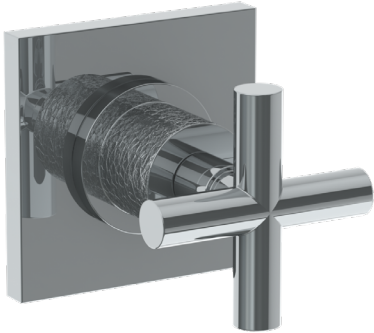

WATERMARK

BROOKLYN, NEW YORK

Sense 27-WTRTP-CL15

Wall Mounted Trim with Faceplate

- For use with the: SS-TS200-C, SS-TS200-H, SS-TS150-C, SS-TS150-H, SS-WD2, SS-WD3, SS-VCWD2, or SS-VCWD3 concealed rough
- Professional Installation Required

Available in all finishes shown on the [Watermark Designs website](#)

Meets the applicable requirements of ASME A112.18.1-2005/CSA B125.1-05, entitled "Plumbing Supply Fittings".

Watermark Designs reserves the right to make revisions without notice to produce specifications. All product dimensions are nominal.