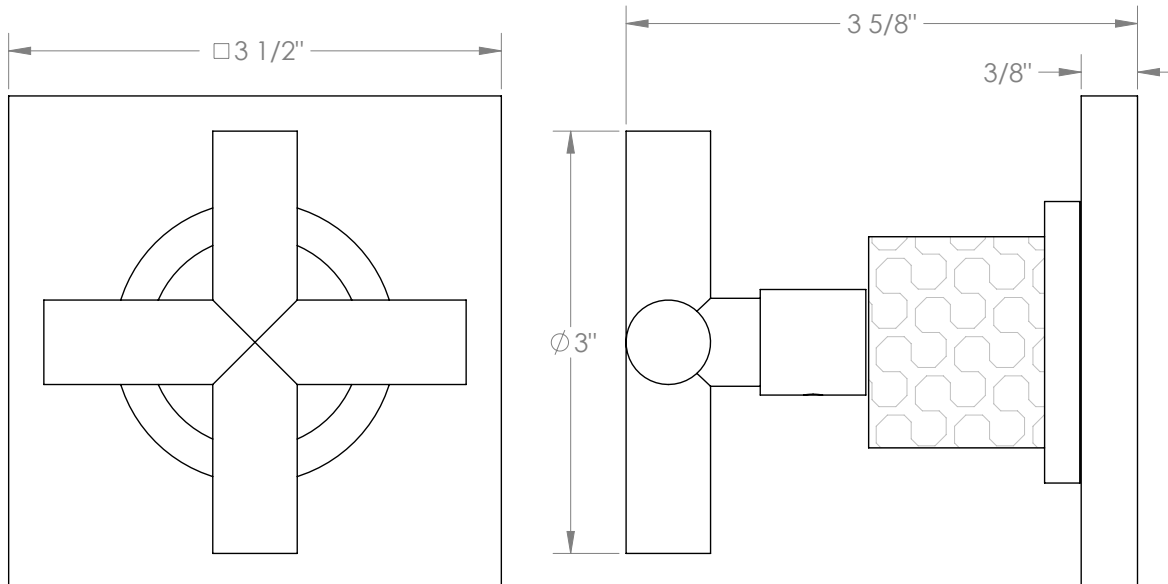

WATERMARK

BROOKLYN, NEW YORK

Sense 27-WTRTP-CL15

Wall Mounted Trim with Faceplate

- For use with the: SS-TS200-C, SS-TS200-H, SS-TS150-C, SS-TS150-H, SS-WD2, SS-WD3, SS-VCWD2, or SS-VCWD3 concealed rough
- Professional Installation Required

Available in all finishes shown on the [Watermark Designs website](#)

Meets the applicable requirements of ASME A112.18.1-2005/CSA B125.1-05, entitled "Plumbing Supply Fittings".

Watermark Designs reserves the right to make revisions without notice to produce specifications. All product dimensions are nominal.