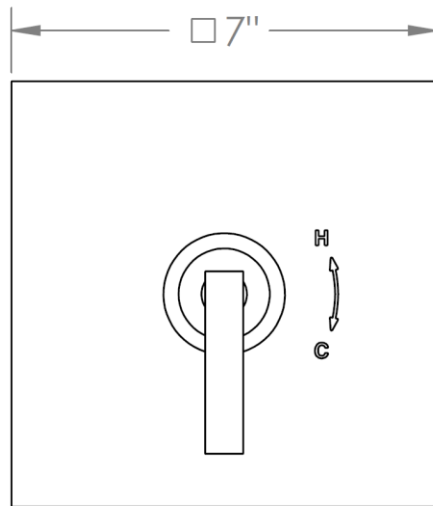

27-P80-CL14

Trim Kit Only for Pressure Balance Valve
Requires SS-PB75 concealed rough

WATERMARK DESIGNS 12/17/2018