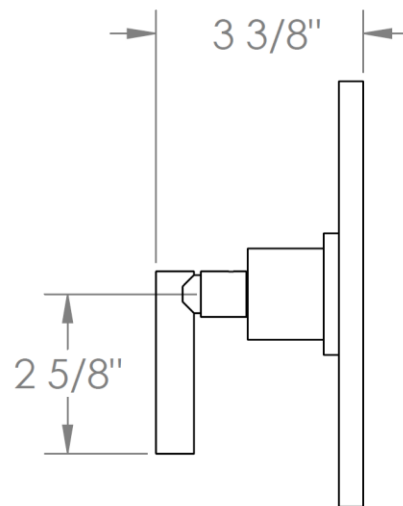

27-P80-CL14

Trim Kit Only for Pressure Balance Valve
Requires SS-PB75 concealed rough

WATERMARK DESIGNS 12/17/2018