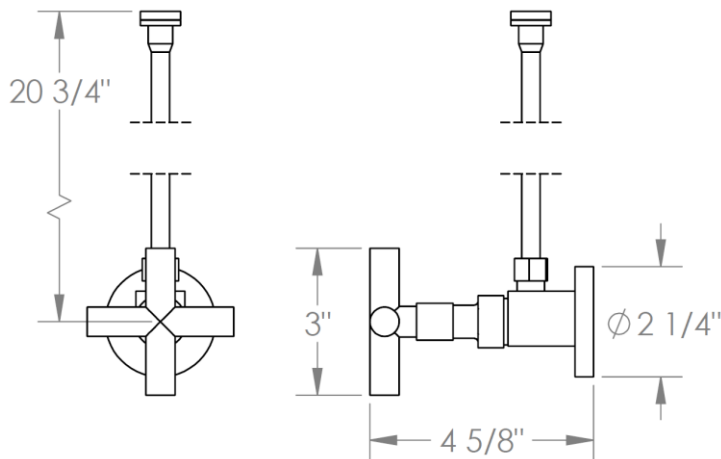

**27-MAS6-CL15**

Toilet Angle Stop Kit

1/2" IPS x 3/8" OD Compression

**WATERMARK DESIGNS 1/31/2019**

350 Dewitt Ave Brooklyn NY 11207 USA T 718 257 2800 F 718 257 2144 info@watermark-designs.com