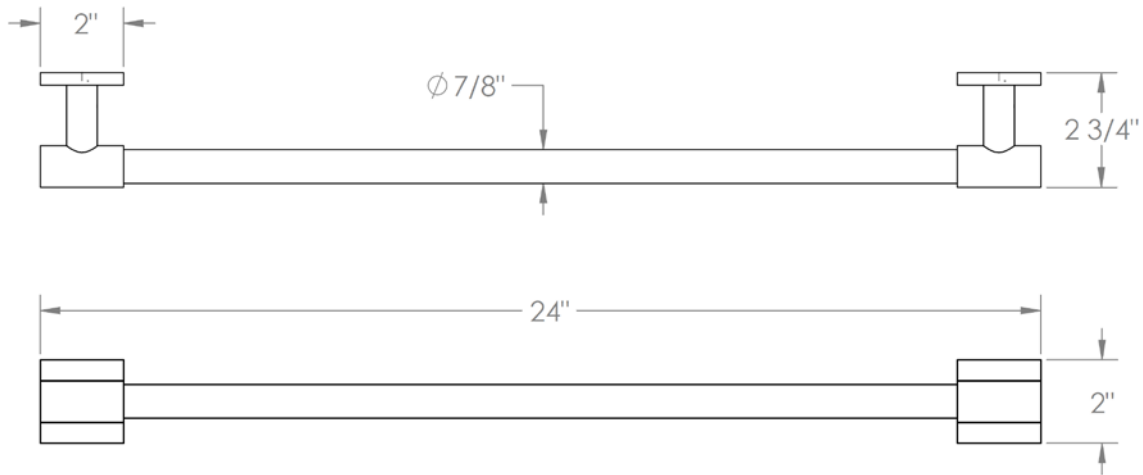

27-0.1A

24" Wall Mounted Towel Bar

WATERMARK DESIGNS 4/5/2018