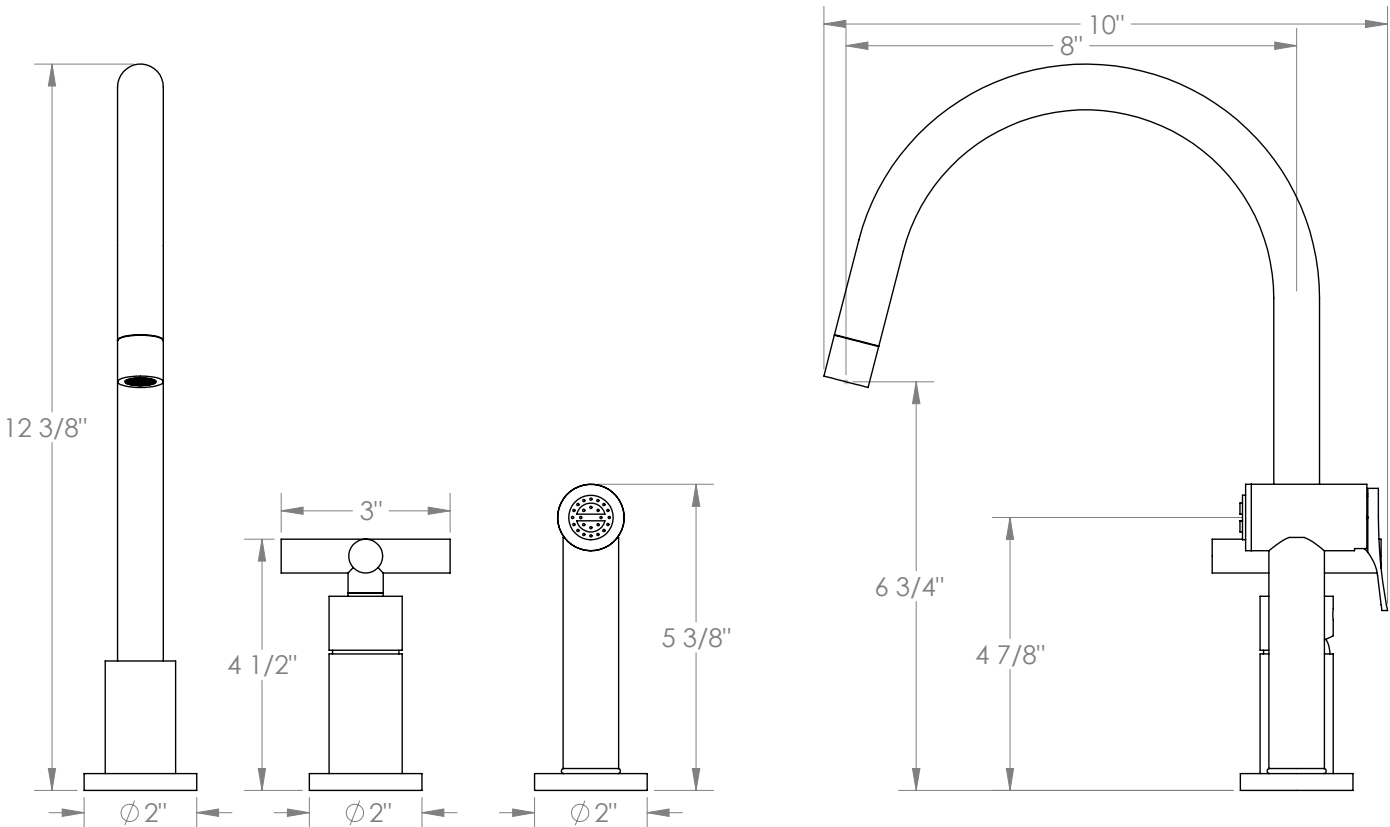

# WATERMARK

BROOKLYN, NEW YORK

*Loft 2.0*

**23-7.1.3GA-L9V**

Deck Mounted, Single Handle, Gooseneck  
Faucet with Side Spray

- Side Spray Hose Length: 50" (Final Length May Vary)
- Fits Deck Up To 1-3/4" Thick
- Recommended Mounting Hole: 1-3/8"
- All Lead-Free Brass Construction
- Flow Rate: 1.75 GPM
- Ceramic Mixing Cartridge
- 360° Rotating Spout
- Professional Installation Required

Available in all finishes shown on the [Watermark Designs website](https://www.watermark-designs.com)

Meets the applicable requirements of ASME A112.18.1-2005/CSA B125.1-05, entitled "Plumbing Supply Fittings".

Watermark Designs reserves the right to make revisions without notice to produce specifications. All product dimensions are nominal.

09/2024

350 Dewitt Ave. Brooklyn, NY 11207 USA | T: 1 718 257 2800 | F: 1 718 257 2144 | [customerservice@watermark-designs.com](mailto:customerservice@watermark-designs.com)