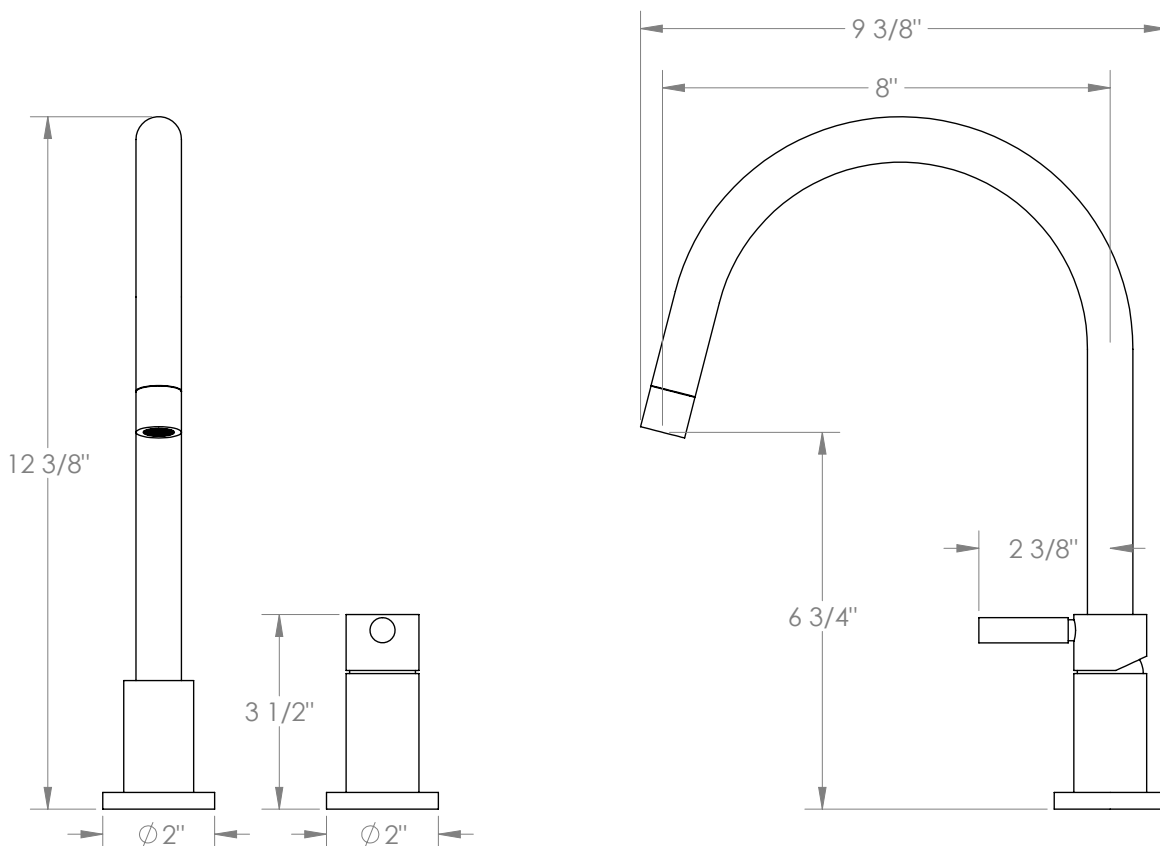

## Loft 2.0 23-7.1.3G-L8V Deck Mounted, Single Handle, Gooseneck Faucet

- Fits Deck Up To 3" Thick
- Recommended Mounting Hole: 1-3/8"
- All Lead-Free Brass Construction
- Flow Rate: 1.75 GPM
- Ceramic Mixing Cartridge
- 360° Rotating Spout
- Professional Installation Required

Available in all finishes shown on the [Watermark Designs website](#)

Meets the applicable requirements of ASME A112.18.1-2005/CSA B125.1-05, entitled "Plumbing Supply Fittings".

Watermark Designs reserves the right to make revisions without notice to produce specifications. All product dimensions are nominal.