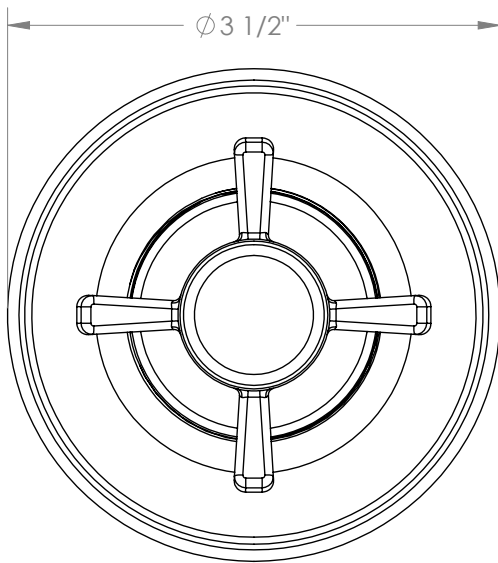

WATERMARK

BROOKLYN, NEW YORK

Paris 206-T15-SWA

Wall Mounted Mini Thermostatic Shower Trim

- To be used with SS-TH50
- Optional item: EXT41
- All Solid Brass Construction
- Professional Installation Required

Available in all finishes shown on the [Watermark Designs website](https://www.watermark-designs.com)

Meets the applicable requirements of ASME A112.18.1/CSA B125.1, entitled "Plumbing Supply Fittings".