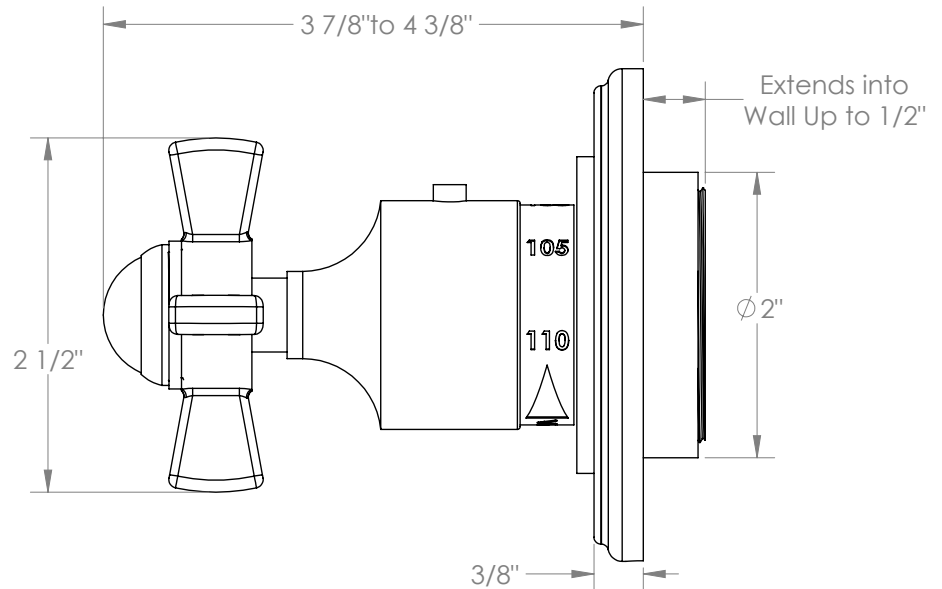

WATERMARK

BROOKLYN, NEW YORK

Paris 206-T15-SWA

Wall Mounted Mini Thermostatic Shower Trim

- To be used with SS-TH50
- Optional item: EXT41
- All Solid Brass Construction
- Professional Installation Required

Available in all finishes shown on the [Watermark Designs website](https://www.watermark-designs.com)

Meets the applicable requirements of ASME A112.18.1/CSA B125.1, entitled "Plumbing Supply Fittings".