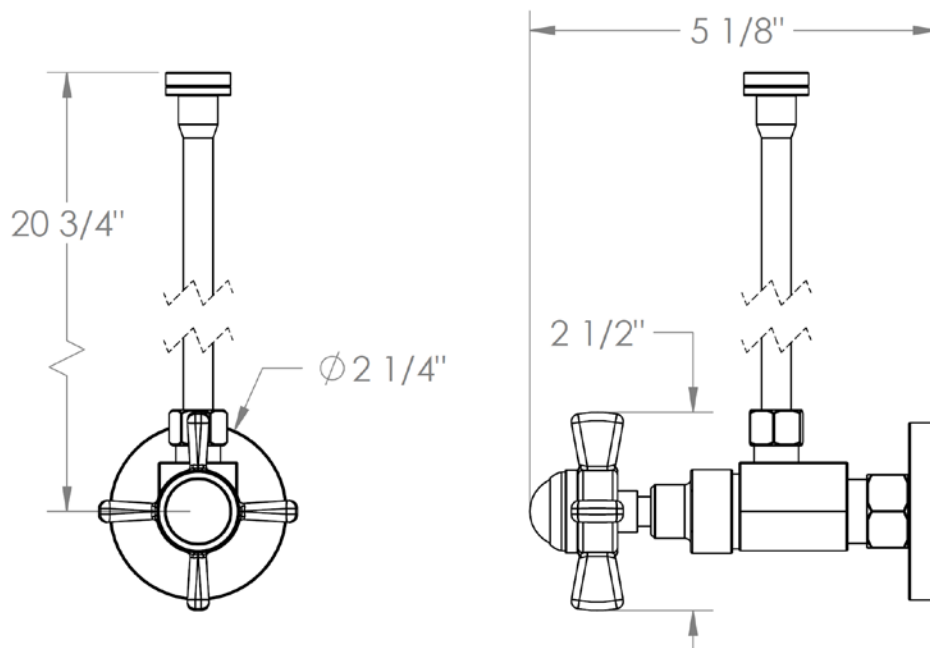

206-MAS5-S1

Toilet Angle Stop Kit

1/2" Compression x 3/8" OD Compression

WATERMARK DESIGNS 4/27/2018