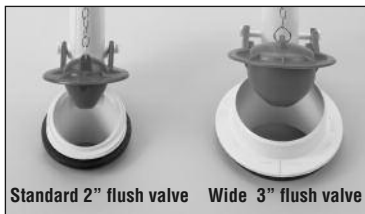

TOTO®

MS854114SL Ultramax® One Piece Toilet, ADA Height, 1.6 GPF

MS854114SL - Ultramax® ADA Height Toilet with SoftClose® Seat

G-Max® Technology:
A Quiet, powerful
commercial grade
flushing performance

Complete with
SoftClose® seat,
or upgrade to
a Washlet®.

Fast Flush: New, wider 3" flush valve is
125% larger than conventional 2" flush
valves.

- Sleek high profile one piece design
- G-Max® Technology
- Powerful, quiet flush every time
- ADA Height for maximum comfort
- Wide, 2-1/8" computer designed trapway
- Large water surface

ADA Compliant, high profile one piece toilet. Low consumption (6Lpf/1.6Gpf) siphon jet flushing action.

Tank cover, fittings, polished chrome trip lever, and SoftClose® seat included.

■ MS854114SL

Elongated ADA compliant toilet with SoftClose® seat