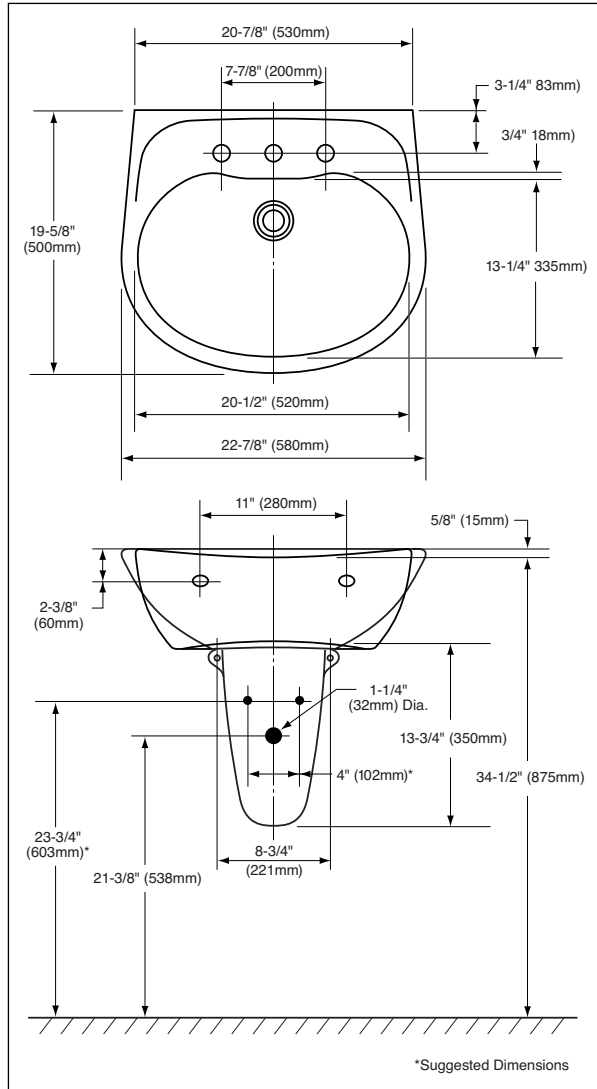

LHT241G/LHT241 Supreme® Wall Mount Lavatory

DESIGN

Slender, space-saving wall mount lavatory. The Supreme® Wall Mount Lavatory is designed to compliment the Supreme® Design Suite.

SPECIFICATIONS

Waste: 1¹/₄" O.D.
Size: 22⁷/₈" x 19⁵/₈"
Basin: 20¹/₂" x 13¹/₄"
Warranty: Five Year Limited Warranty
Material: Vitreous china lavatory and pedestal/shroud

Shipping Weight: **LT241G / LT241.4G / LT241.8G**
LT241 / LT241.4 / LT241.8
34 lbs.
HT242
15 lbs.

Shipping Dimensions: **LT241G / LT241.4G / LT241.8G**
LT241 / LT241.4 / LT241.8
22⁷/₈"L x 20¹/₈"W x 8¹/₂"H
HT242
11³/₄"L x 10¹/₄"W x 14¹/₈"H

Fixture dimensions meet ANSI/ASME standard A112.19.2M and CAN/CSA B 45 requirements.

Listing / Approvals: IAPMO/UPC, CSA, City of Los Angeles, State of Massachusetts, and others.

*(Model: LHT241G/LHT241.4G/LHT241.8G
LHT241/LHT241.4/LHT241.8)*

These dimensions and specifications are subject to change without notice.

LHT241.8G - Supreme® Wall Mount Lavatory

TOTO® U.S.A., INC. • 1155 Southern Road, Morrow, GA 30260
Tel. (888) 295-8134 • Fax. (770) 282-8701 • www.totousa.com
Printed in U.S.A. © TOTO® LTD. 03/04 #C30070B

Printed on recycled paper

REV 07/08