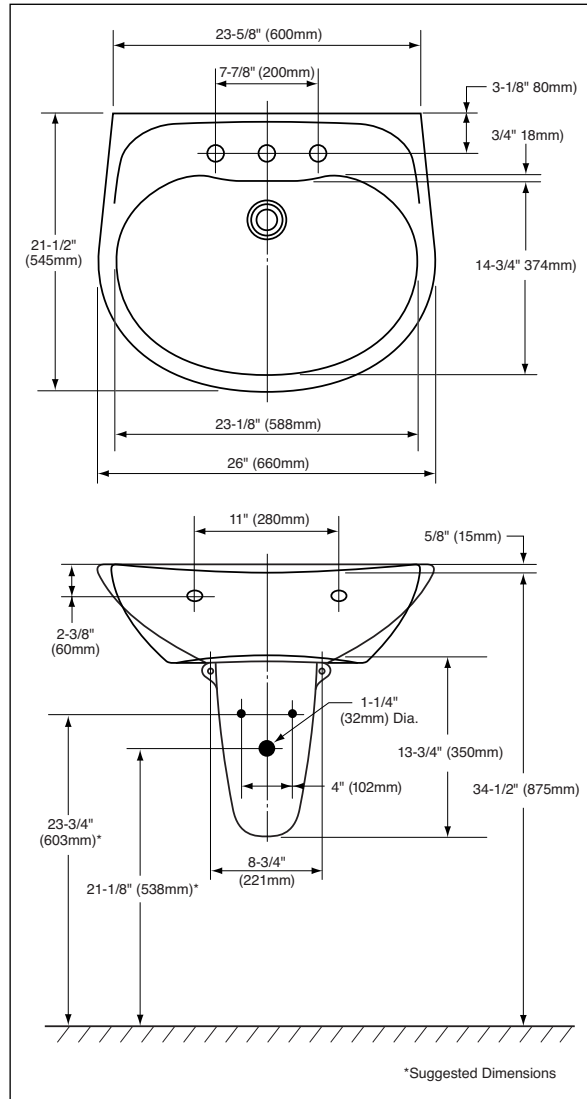

LHT242G/LHT242

Prominence® Wall Mount Lavatory

DESIGN

Beautiful lavatory design featuring elegant curves and a sleek wall mount shroud. The Prominence® Wall Mount Lavatory is designed to compliment the Prominence® Design Suite.

SPECIFICATIONS

Waste: 1¹/₄" O.D.
Size: 26" x 21¹/₂"
Basin: 23¹/₈" x 14³/₄"
Warranty: Five Year Limited Warranty
Material: Vitreous china lavatory and shroud

Shipping Weight: **LT242G / LT242.4G / LT242.8G**
LT242 / LT242.4 / LT242.8
46 lbs.
HT242
15 lbs.

Shipping Dimensions: **LT242G / LT242.4G / LT242.8G**
LT242 / LT242.4 / LT242.8
26"L x 21⁷/₈"W x 8¹/₂"H
HT242
11³/₄"L x 10¹/₄"W x 14¹/₈"H

Fixture dimensions meet ANSI/ASME standard A112.19.2M and CAN/CSA B 45 requirements.

Listing / Approvals: IAPMO/UPC, CSA, City of Los Angeles, State of Massachusetts, and others.

*(Model: LHT242G/LHT242.4G/LHT242.8G
LHT242/LHT242.4/LHT242.8)*

These dimensions and specifications are subject to change without notice.

LHT242.8G - Prominence® Wall Mount Lavatory

TOTO® U.S.A., INC. • 1155 Southern Road, Morrow, GA 30260
Tel. (888) 295-8134 • Fax. (770) 282-8701 • www.totousa.com
Printed in U.S.A. © TOTO® LTD. 03/04 #30040B

Printed on recycled paper

REV 07/08