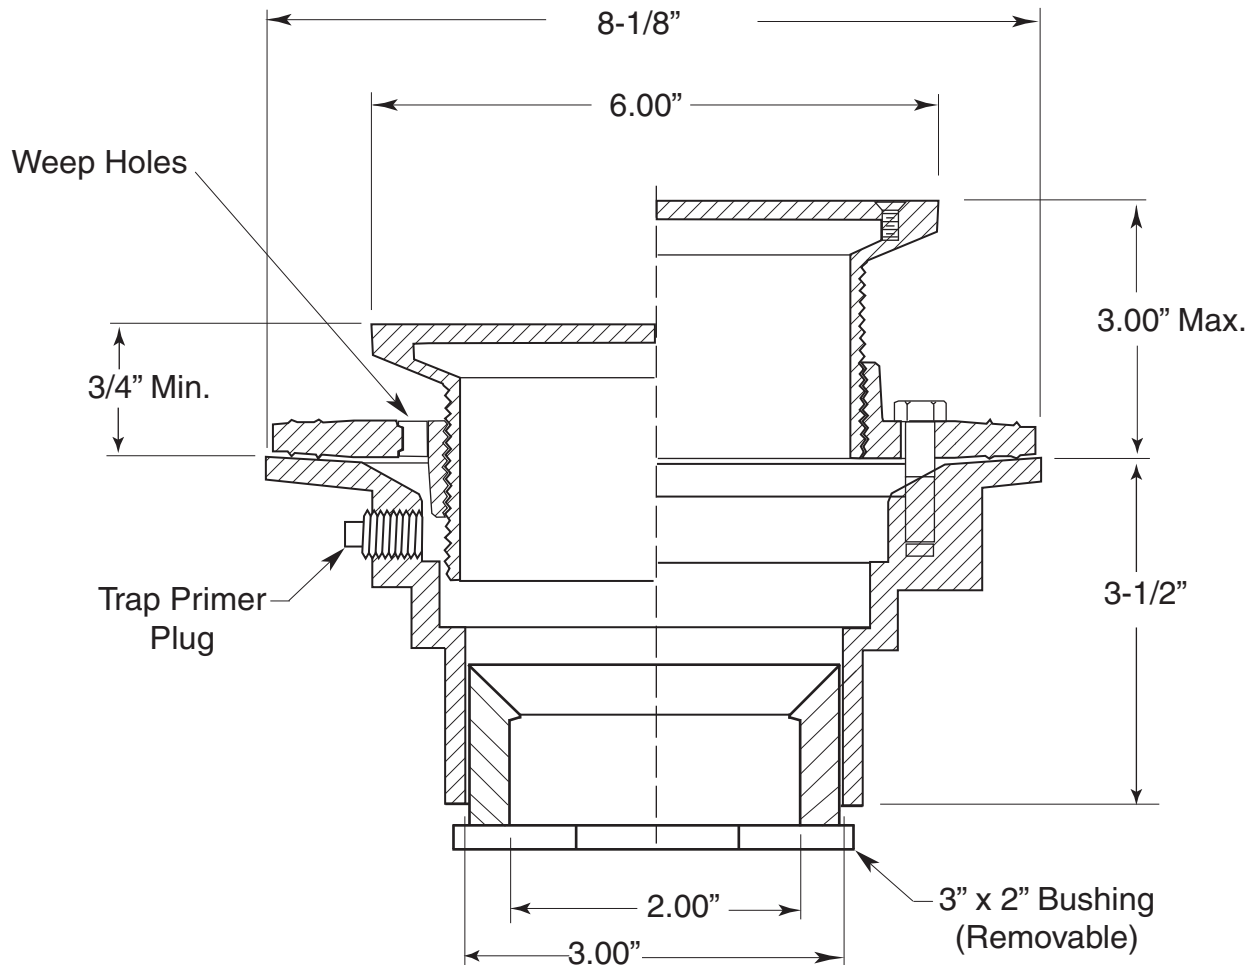

FEATURES:

- PVC heavy duty - Interior use.
- Shipped with reducing 3" x 2" PVC bushing.
- 6" x 6" Square adjustable Solid Nickel Bronze Strainer assembly.
- Reversible clamping collar.
- Available in all finishes.
- Certified to meet and exceed the following codes and standards:
ASME A112.18.1-2005/CSAB 125.1-2005

Specifications

APS

American Plumbing Specialties

6" Square PVC Floor Drain with
Solid Nickel Bronze Top

APS.3PVC.508

APS.3PVC.508T (Trim Only)

Note: Measurements are subject to change or cancellation. No responsibility is assumed for use of superseded or voided pages.