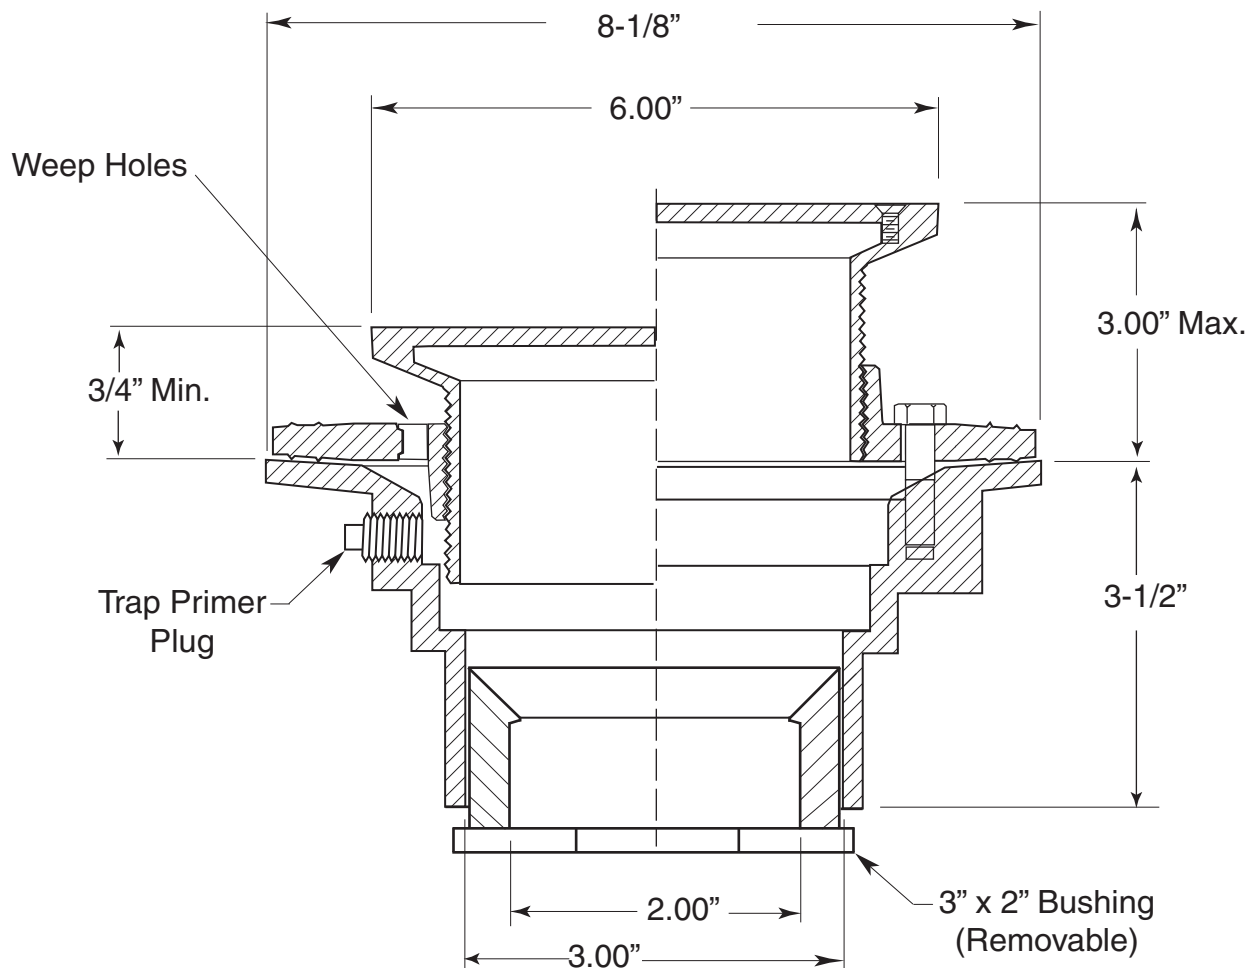

FEATURES:

- ABS heavy duty - Interior use.
- Shipped with reducing 3" x 2" ABS bushing.
- 6" x 6" Square adjustable Solid Nickel Bronze Strainer assembly.
- Reversible clamping collar.
- Available in all finishes.
- Certified to meet and exceed the following codes and standards:
ASME A112.18.1-2005/CSAB 125.1-2005

TechData
Specifications

APS

American Plumbing Specialties

6" Square ABS Floor Drain with
Solid Nickel Bronze Top

APS.3ABS.508

APS.3ABS.508T (Trim Only)

Note: Measurements are subject to change or cancellation. No responsibility is assumed for use of superseded or voided pages.