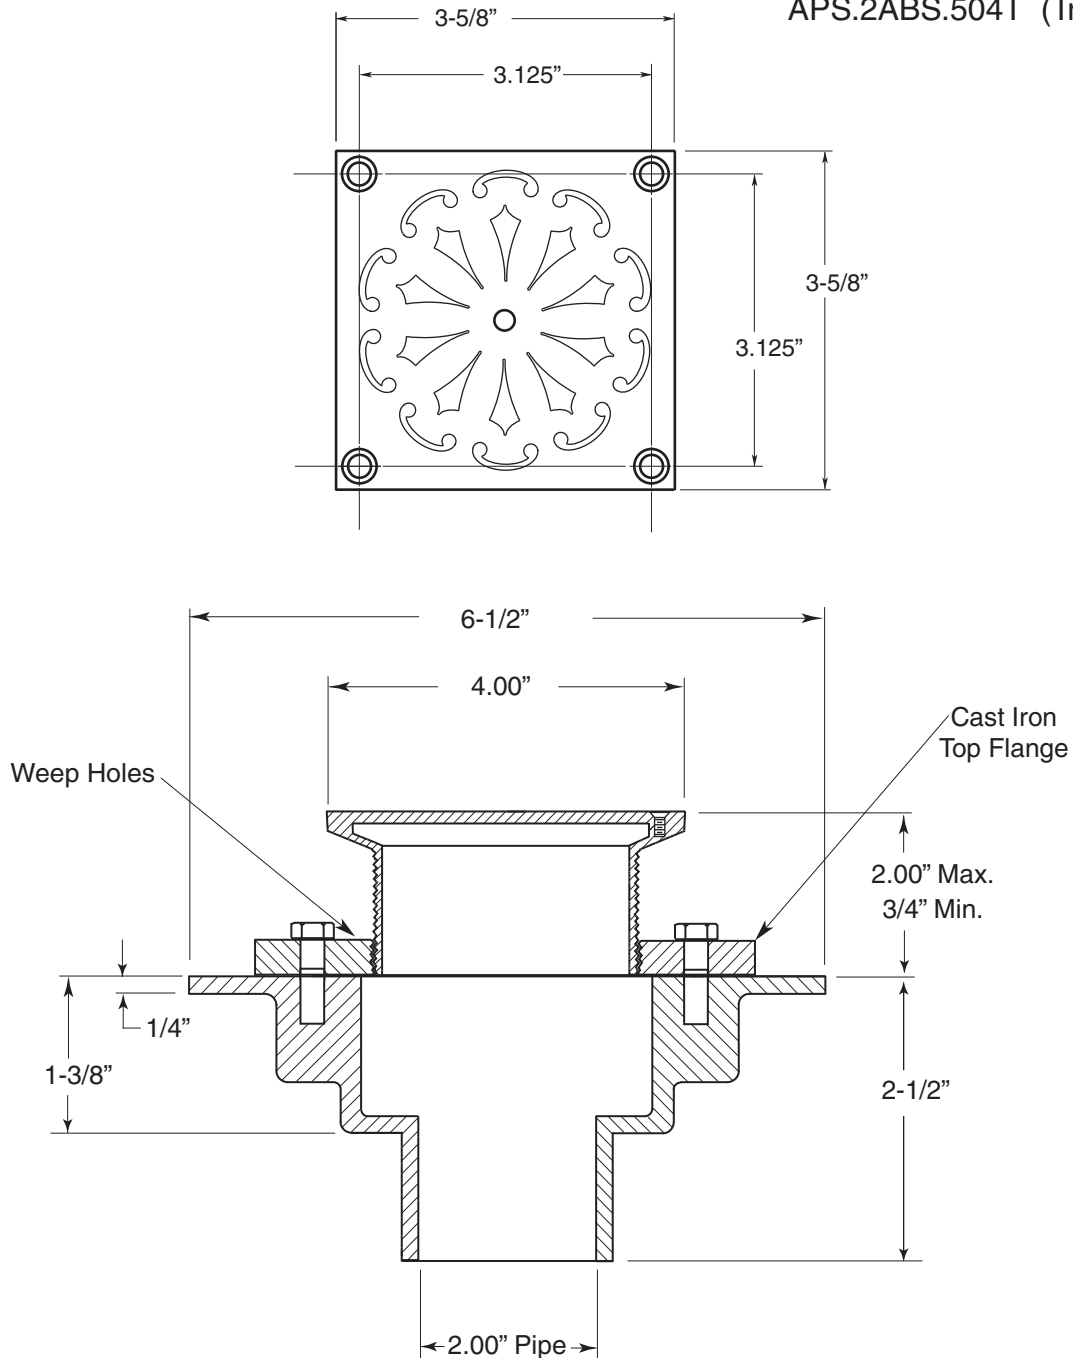

FEATURES:

- ABS heavy duty - interior use.
- 4" x 4" Square adjustable Solid Nickel Bronze Strainer assembly.
- Available in all finishes.
- Certified to meet and exceed the following codes and standards:
ASME A112.18.2-2005/CSA B125.2-05

Specifications

APS

American Plumbing Specialties

4" Square ABS Shower Drain
with Solid Nickel Bronze Top

APS.2ABS.504

APS.2ABS.504T (Trim Only)

Note: Measurements are subject to change or cancellation. No responsibility is assumed for use of superseded or voided pages.