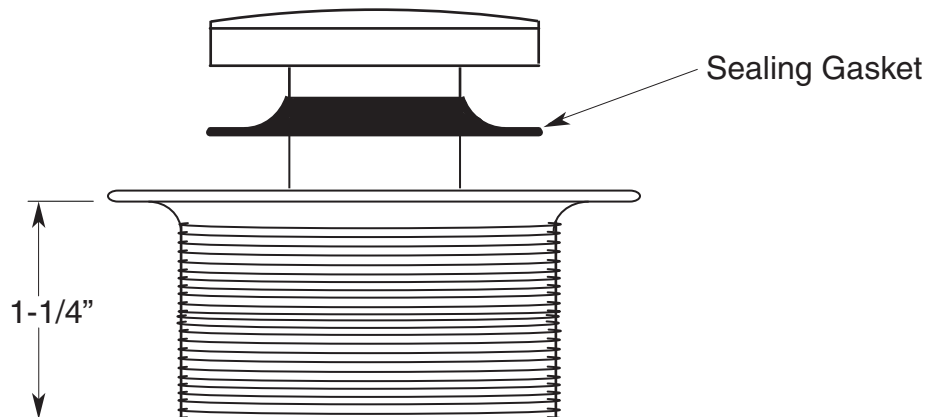

Specifications
American Plumbing Specialties
(APS)

1-1/2" Coarse Thread
Toe-Activated Tub Drain
APS.11.257

FEATURES:

- Brass construction.
- Fits 1-1/2" Coarse Thread Strainer Shoes including Gerber, Rapid Fit and Watco.
- Available in all finishes.
- Certified to meet and exceed the following codes and standards:
ASME A112.18.1-2005/CSAB 125.1-2005

Note: Measurements are subject to change or cancellation. No responsibility is assumed for use of superseded or voided pages.