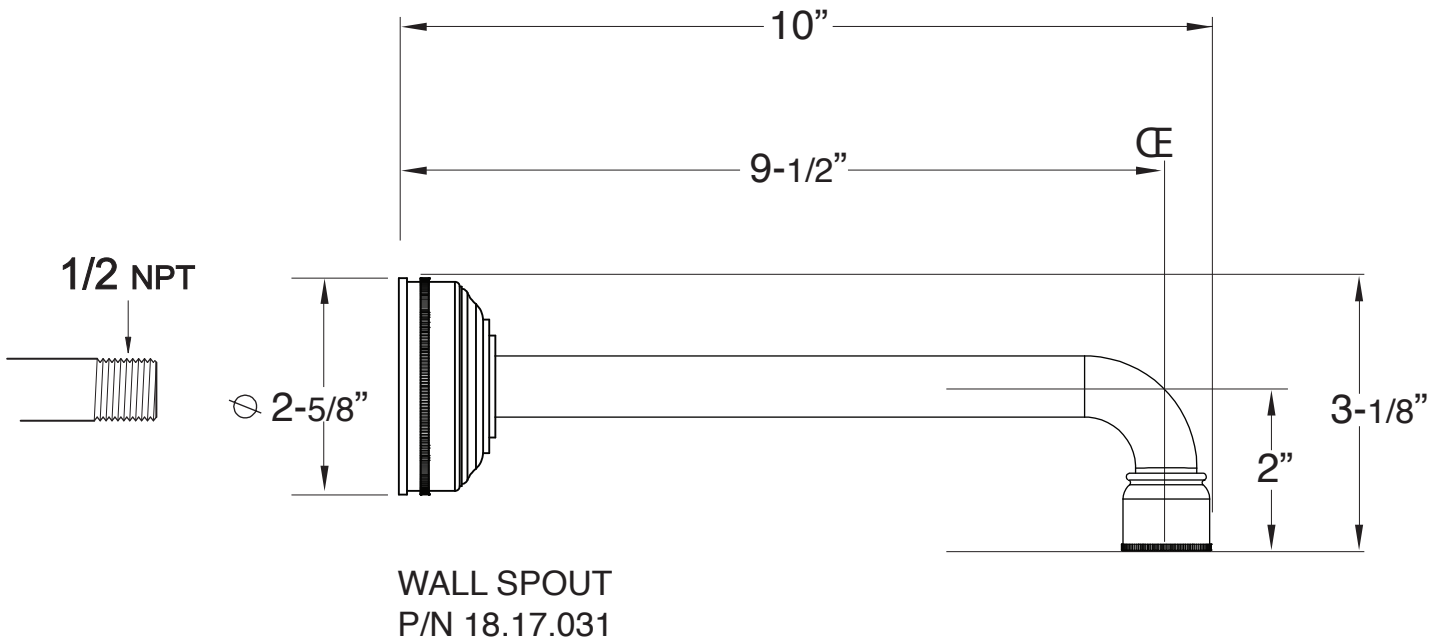

2500 Wall Tub Spout

18.17.031

Note: Measurements are subject to change or cancellation. No responsibility is assumed for use of superseded or voided pages.