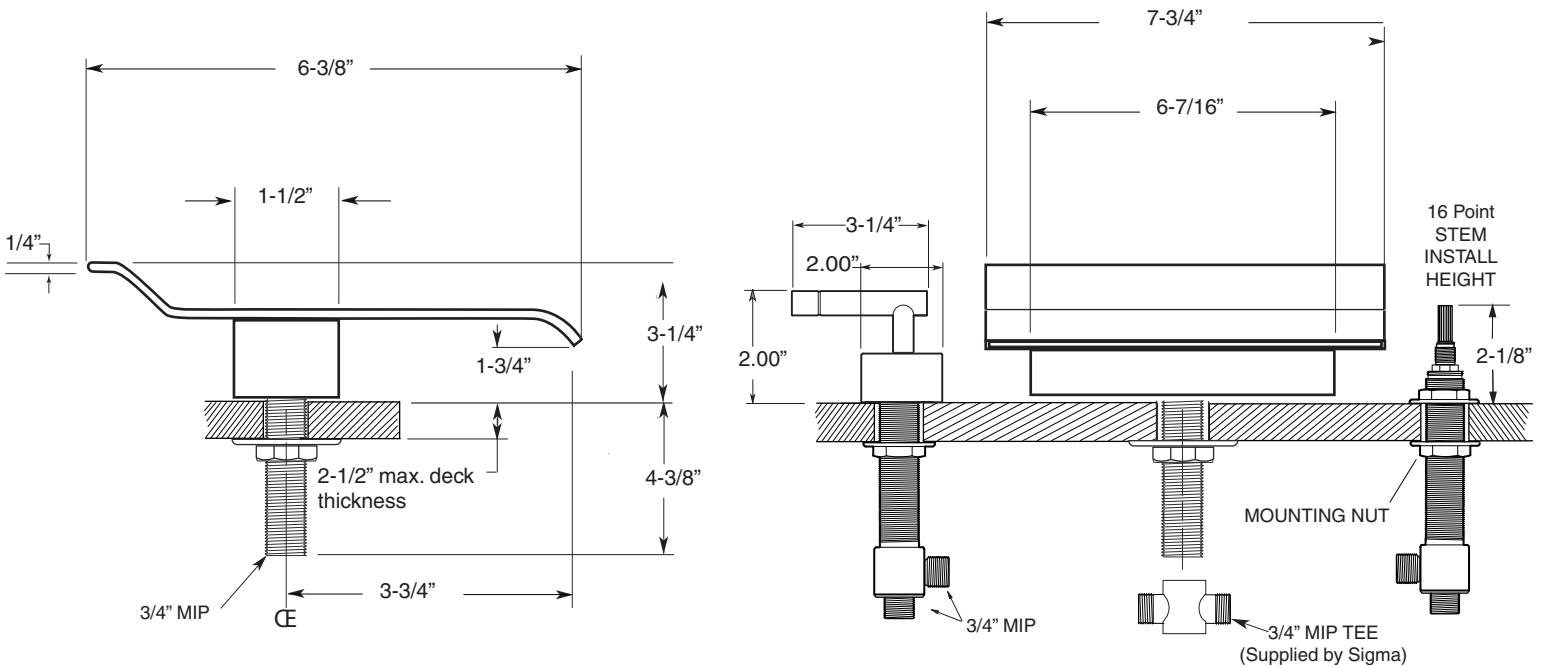

FEATURES:

- All brass construction.
- Lever style handles with insert using setscrew attachment.
- 3/4" valve bodies with 1/4-turn ceramic disc cartridge.
- Available in all finishes. Warranty varies according to finish.
- Certified to meet or exceed the following codes and standards:
ASME A112.18.1/CSAB 125.1-2011

Sheet Waterfall Roman Tub Set
with Palermo handles
1.SW4477

NOTE: Spout and valves install through 1-1/4" diameter holes. Plumber to provide 3/4" supply lines to valves