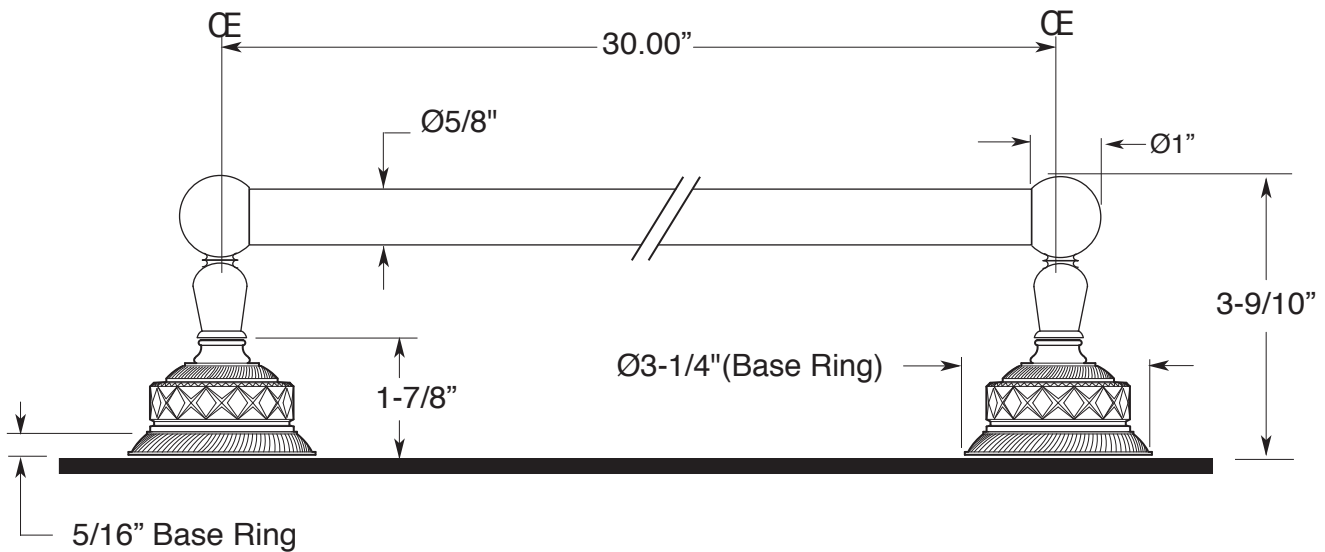

**FEATURES:**

- All brass construction.
- Escutcheons available in Crystal glass for Luxembourg series and Marble for Venezia series - see below for choices
- G = Forest Green
- H = Honey Onyx
- W = White Carrara
- Available in all Sigma finishes. Warranty varies according to finish selection.
- Mounting bracket and screws are supplied.

Series 97  
30" Towel Bar  
(Shown with Crystal Glass Escutcheon)  
1.97TB30

Note: Measurements are subject to change or cancellation. No responsibility is assumed for use of superseded or voided pages.