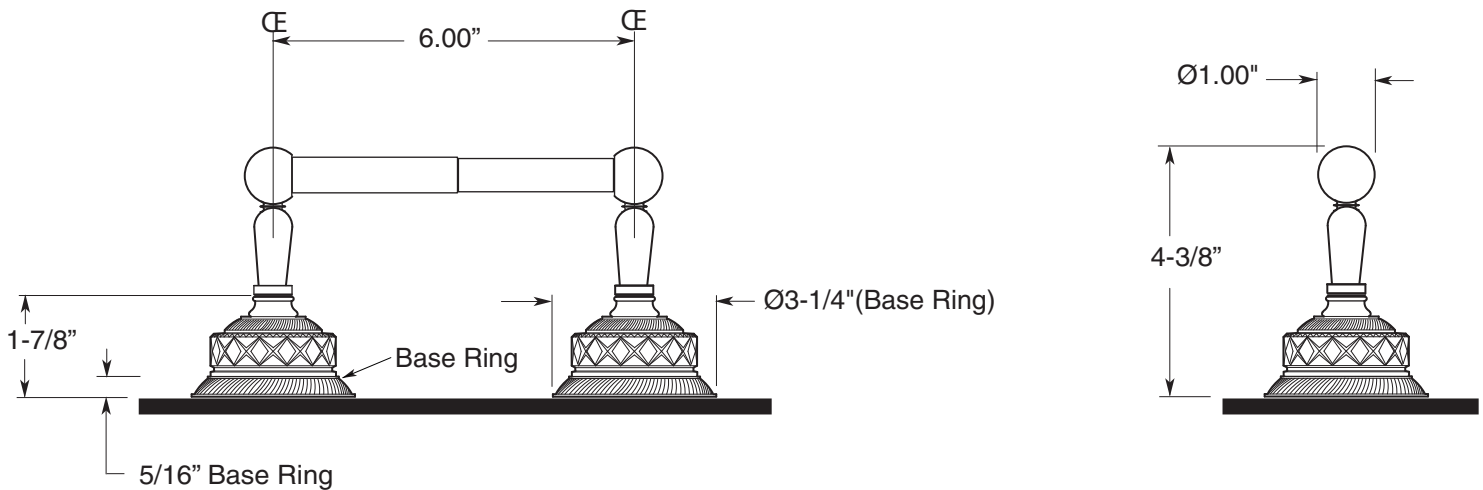

**FEATURES:**

- All brass construction.
- Escutcheons available in Crystal glass for Luxembourg series and Marble for Venezia series - see below for choices
- B = Black Granite
- G = Forest Green
- H = Honey Onyx
- W = White Carrara
- Available in all Sigma finishes. Warranty varies according to finish selection.
- Mounting bracket and screws are supplied.

Series 97  
Paper Holder  
(Shown with Crystal Glass Escutcheon)  
1.97PH00

Note: Measurements are subject to change or cancellation. No responsibility is assumed for use of superseded or voided pages.