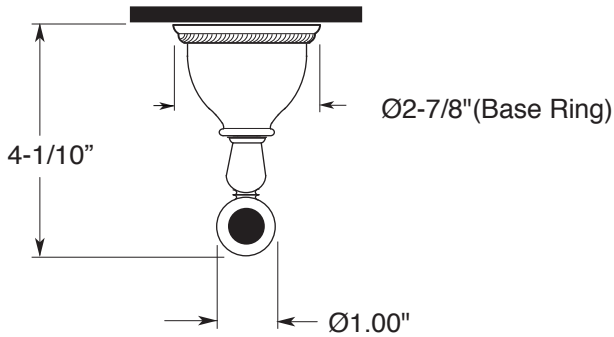

FEATURES:

- All brass construction.
- Available in all Sigma finishes. Warranty varies according to finish selection.
- Mounting bracket and screws are supplied.

Series 86
Robe Hook
1.86RH00

TOP VIEW

FRONT VIEW

SIDE VIEW

Note: Measurements are subject to change or cancellation. No responsibility is assumed for use of superseded or voided pages.