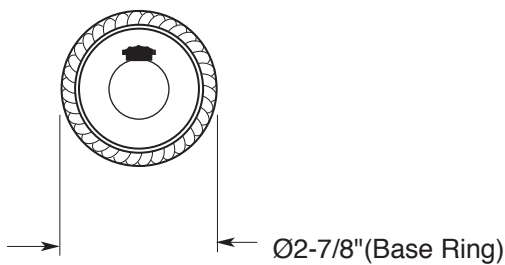

FEATURES:

- All brass construction.
- Available in all Sigma finishes. Warranty varies according to finish selection.
- Mounting bracket and screws are supplied.

Series 86
Robe Hook
1.86RH00

TOP VIEW

FRONT VIEW

SIDE VIEW

Note: Measurements are subject to change or cancellation. No responsibility is assumed for use of superseded or voided pages.