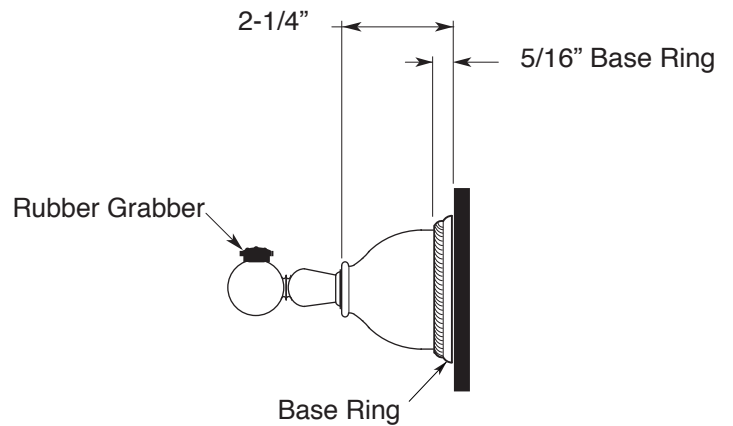

FEATURES:

- All brass construction.
- Available in all Sigma finishes. Warranty varies according to finish selection.
- Mounting bracket and screws are supplied.

Series 86
Robe Hook
1.86RH00

TOP VIEW

FRONT VIEW

SIDE VIEW

Note: Measurements are subject to change or cancellation. No responsibility is assumed for use of superseded or voided pages.