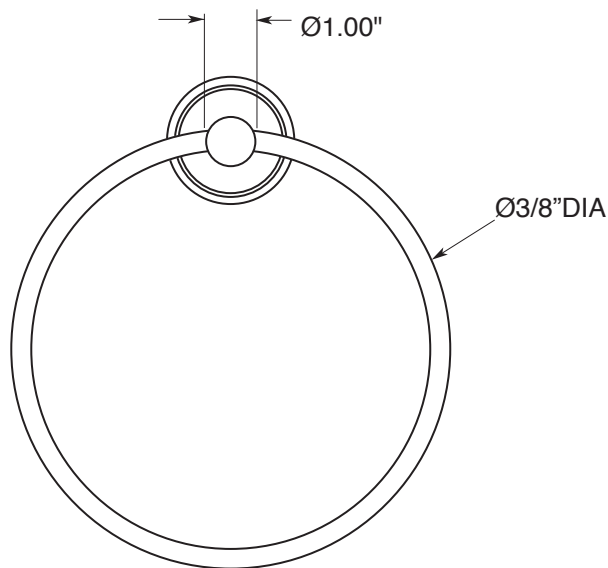

#### FEATURES:

- All brass construction.
- Available in all Sigma finishes. Warranty varies according to finish selection.
- Mounting bracket and screws are supplied.

Series 82  
Towel Ring  
1.82TR00

### TOP VIEW

### FRONT VIEW

### SIDE VIEW

Note: Measurements are subject to change or cancellation. No responsibility is assumed for use of superseded or voided pages.