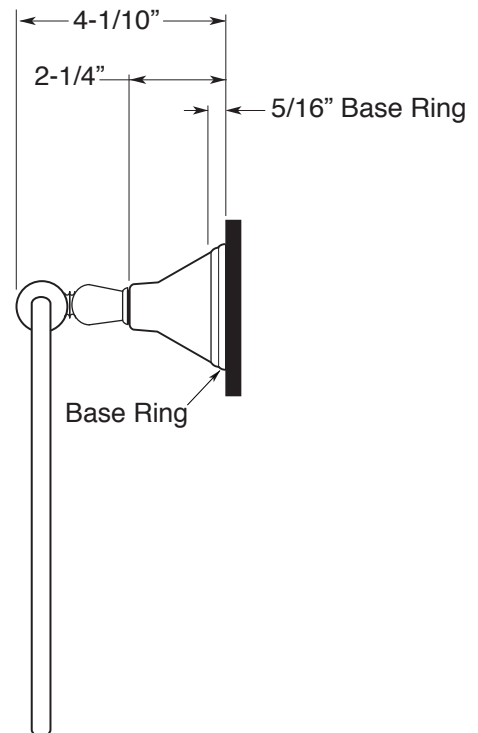

#### FEATURES:

- All brass construction.
- Available in all Sigma finishes. Warranty varies according to finish selection.
- Mounting bracket and screws are supplied.

Series 82  
Towel Ring  
1.82TR00

### TOP VIEW

### FRONT VIEW

### SIDE VIEW

Note: Measurements are subject to change or cancellation. No responsibility is assumed for use of superseded or voided pages.