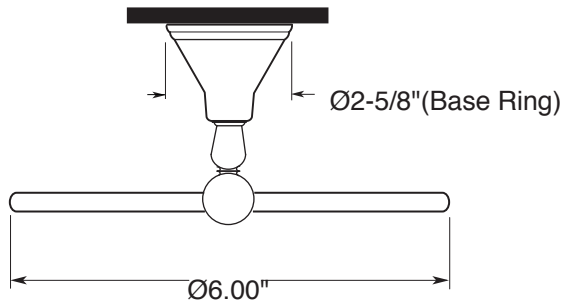

#### FEATURES:

- All brass construction.
- Available in all Sigma finishes. Warranty varies according to finish selection.
- Mounting bracket and screws are supplied.

Series 82  
Towel Ring  
1.82TR00

### TOP VIEW

### SIDE VIEW

Note: Measurements are subject to change or cancellation. No responsibility is assumed for use of superseded or voided pages.