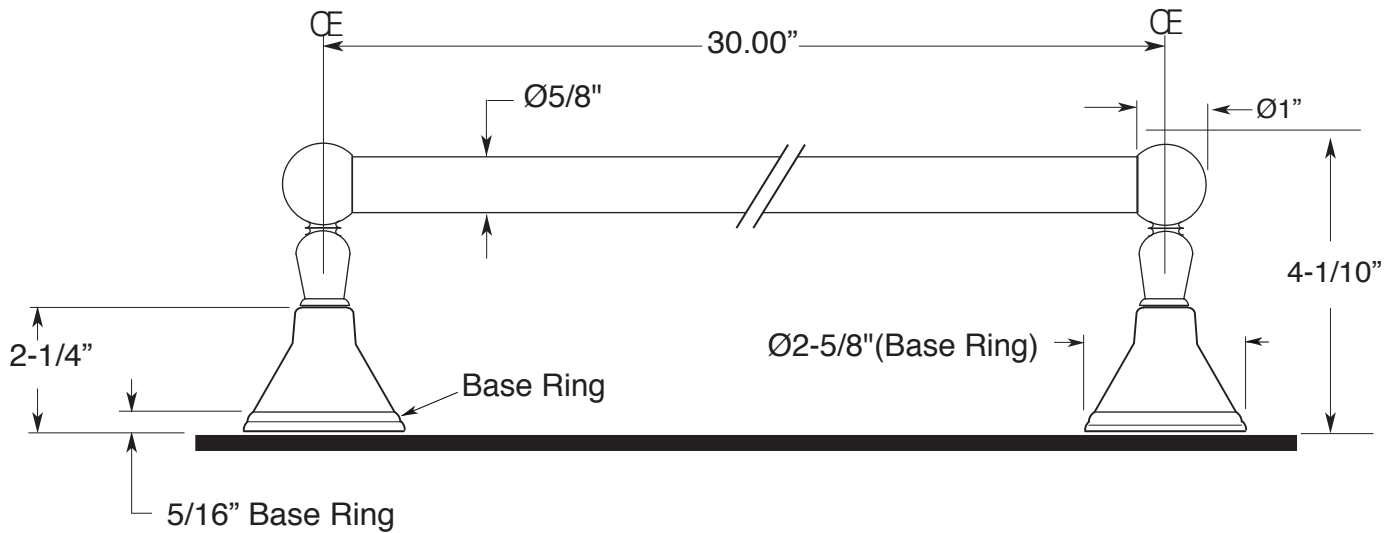

#### FEATURES:

- All brass construction.
- Available in all Sigma finishes. Warranty varies according to finish selection.
- Mounting brackets and screws are supplied.

Series 82  
30" Towel Bar  
1.82TB30

Note: Measurements are subject to change or cancellation. No responsibility is assumed for use of superseded or voided pages.