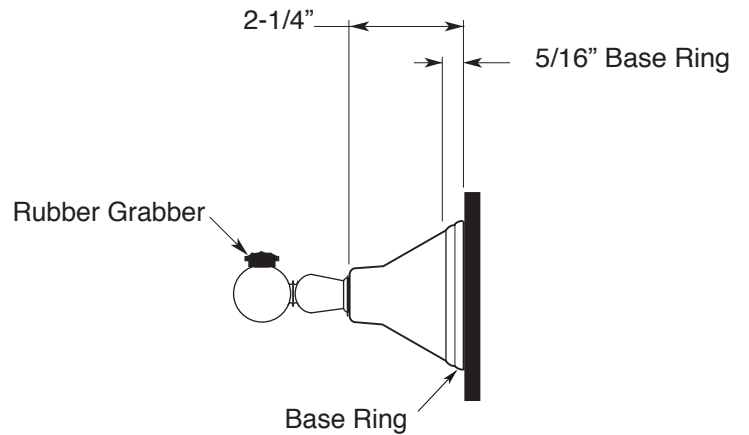

**FEATURES:**

- All brass construction.
- Available in all Sigma finishes. Warranty varies according to finish selection.
- Mounting bracket and screws are supplied.

Series 82  
Robe Hook  
1.82RH00

**TOP VIEW**

**FRONT VIEW**

**SIDE VIEW**

Note: Measurements are subject to change or cancellation. No responsibility is assumed for use of superseded or voided pages.