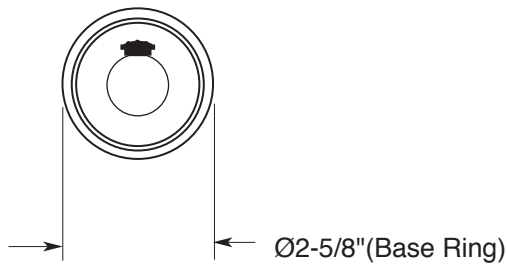

**FEATURES:**

- All brass construction.
- Available in all Sigma finishes. Warranty varies according to finish selection.
- Mounting bracket and screws are supplied.

Series 82  
Robe Hook  
1.82RH00

**TOP VIEW**

**FRONT VIEW**

**SIDE VIEW**

Note: Measurements are subject to change or cancellation. No responsibility is assumed for use of superseded or voided pages.