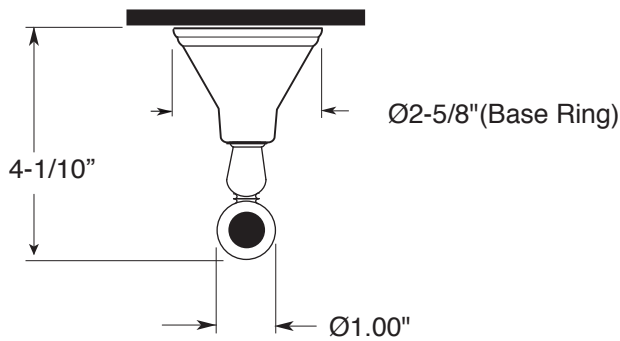

**FEATURES:**

- All brass construction.
- Available in all Sigma finishes. Warranty varies according to finish selection.
- Mounting bracket and screws are supplied.

Series 82  
Robe Hook  
1.82RH00

**TOP VIEW**

**FRONT VIEW**

**SIDE VIEW**

Note: Measurements are subject to change or cancellation. No responsibility is assumed for use of superseded or voided pages.