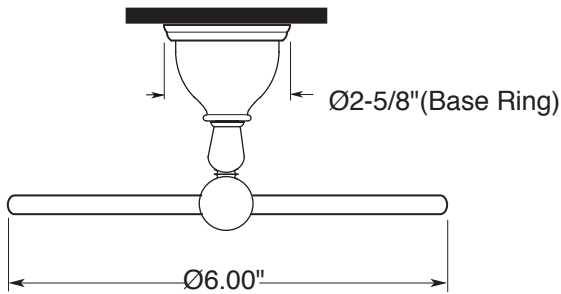

FEATURES:

- All brass construction.
- Available in all Sigma finishes. Warranty varies according to finish selection.
- Mounting bracket and screws are supplied.

Series 81
Towel Ring
1.81TR00

TOP VIEW

FRONT VIEW

SIDE VIEW

Note: Measurements are subject to change or cancellation. No responsibility is assumed for use of superseded or voided pages.