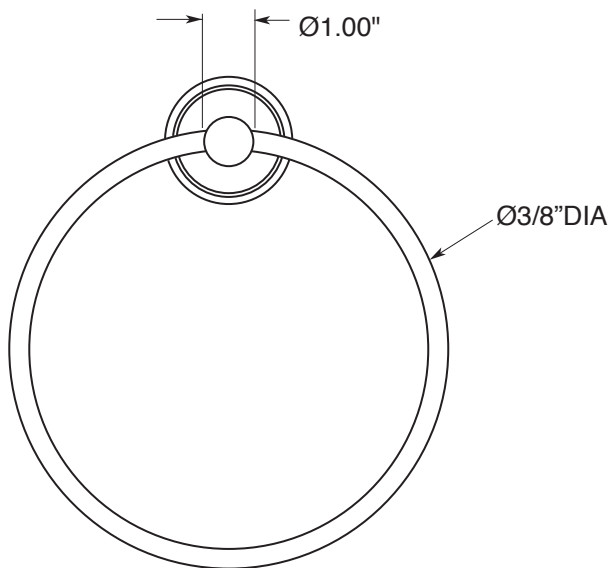

FEATURES:

- All brass construction.
- Available in all Sigma finishes. Warranty varies according to finish selection.
- Mounting bracket and screws are supplied.

Series 81
Towel Ring
1.81TR00

TOP VIEW

FRONT VIEW

SIDE VIEW

Note: Measurements are subject to change or cancellation. No responsibility is assumed for use of superseded or voided pages.