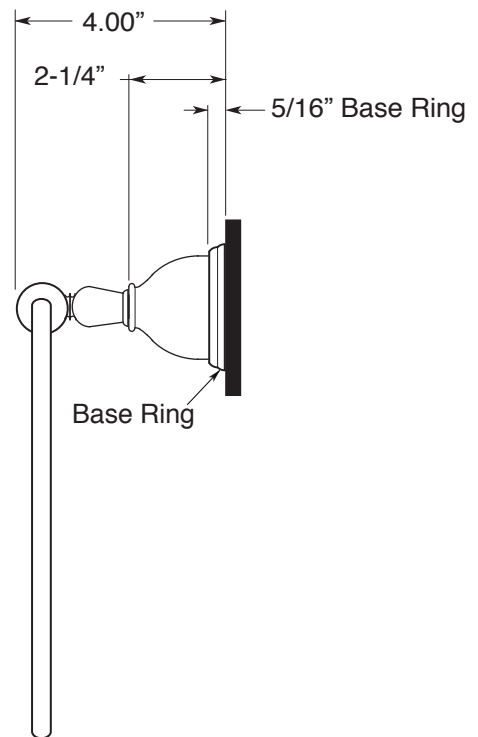

FEATURES:

- All brass construction.
- Available in all Sigma finishes. Warranty varies according to finish selection.
- Mounting bracket and screws are supplied.

Series 81
Towel Ring
1.81TR00

TOP VIEW

FRONT VIEW

SIDE VIEW

Note: Measurements are subject to change or cancellation. No responsibility is assumed for use of superseded or voided pages.