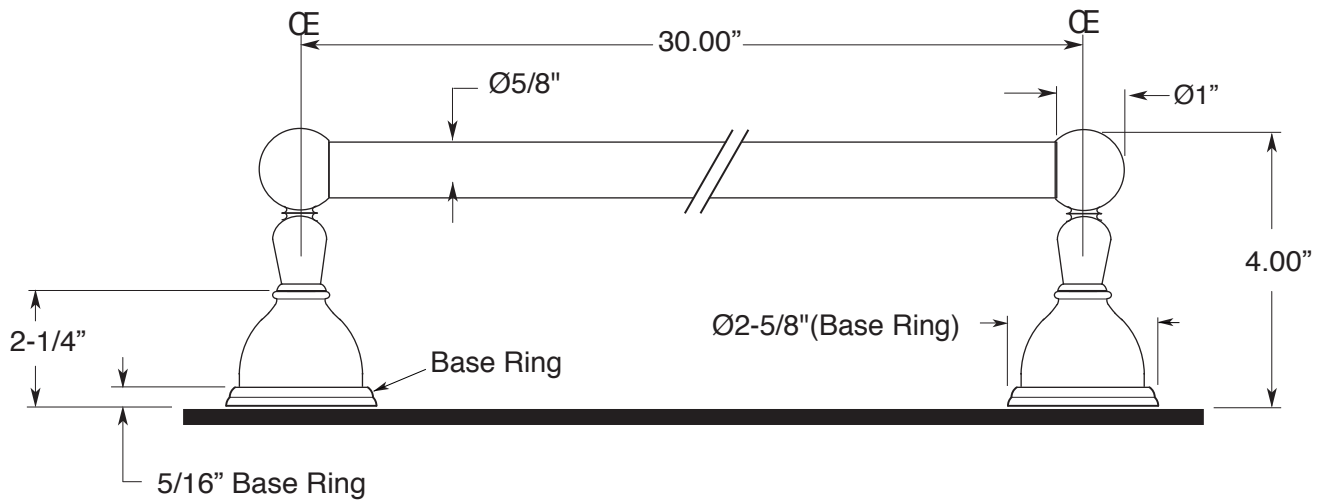

FEATURES:

- All brass construction.
- Available in all Sigma finishes. Warranty varies according to finish selection.
- Mounting brackets and screws are supplied.

Series 81  
30" Towel Bar  
1.81TB30

Note: Measurements are subject to change or cancellation. No responsibility is assumed for use of superseded or voided pages.